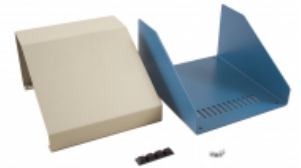

## Sloped Aluminum Consoles 1456 Series

### Key Features

- Aluminum cases 0.081" (2 mm) thick aluminum.
- Aluminum top panel sizes to 14" wide are 0.064" thick aluminum. Larger sizes are 0.081" thick.
- Sold pre-assembled with a textured blue case and a choice of a contempora grey (beige) or a black top panel.
- Comes with self adhesive rubber feet and required mounting hardware.
- Some models available with walnut sides - see series **1456CWW**
- Replacement screws **1421J6** (Pkg. of 6, 6-32 Philips head sheet metal screws).

### Photo Features

Vents on rear and bottom

All models have a blue base. Available with a beige or black top.

Shown unassembled