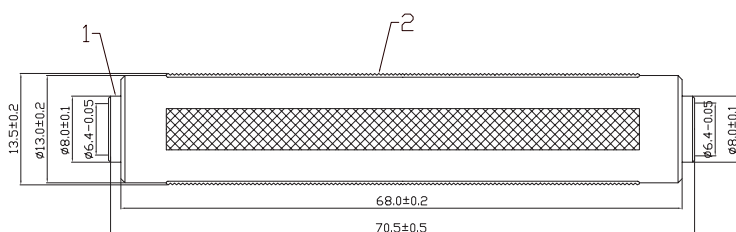

Straight 6.35mm Stereo Jack-Jack Coupler with Plastic Handle

pro-SIGNAL

Specifications

Adaptor Type	: Straight Adaptor
Connector Type A	: 6.35mm Stereo Jack
Connector Type B	: 6.35mm Stereo Jack
Connector Colour	: Black

Diagram

Dimensions : Millimetres

Material Specifications

No.	Parameter	Material
1	Body	Copper
2	Plastic Handle	PVC

Part Number Table

Description	Part Number
Straight 6.35mm Stereo Jack-Jack Coupler with Plastic Handle, Copper, Black	PS000135