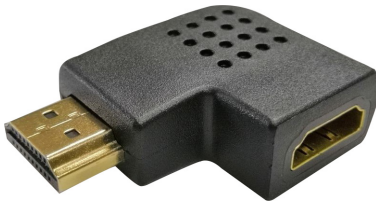

HDMI Type A Receptacle to Plug Adaptor, 270°

**RoHS
Compliant**

Specifications

Adaptor Type : 270° Adaptor
 Connector Type A : HDMI Type A Receptacle
 Connector Type B : HDMI Type A Plug
 Connector Colour : Black

Diagram

P1	P2	P1	P2
1	1	11	11
2	2	12	12
3	3	13	13
4	4	14	14
5	5	15	15
6	6	16	16
7	7	17	17
8	8	18	18
9	9	19	19
10	10	SHELL	SHELL

P1:HDMI A male
 P2:HDMI A female

Dimensions : Millimetres

Part Number Table

Description	Part Number
HDMI Type A Receptacle to HDMI Type A Plug Adaptor, 270°, Black	PS000235