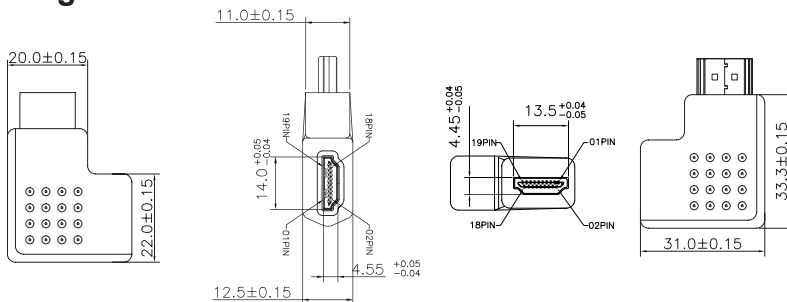

HDMI Type A Receptacle to Plug Adaptor, 270°

**RoHS
Compliant**

Specifications

Adaptor Type : 270° Adaptor
 Connector Type A : HDMI Type A Receptacle
 Connector Type B : HDMI Type A Plug
 Connector Colour : Black

Diagram

P1	P2	P1	P2
1	1	11	11
2	2	12	12
3	3	13	13
4	4	14	14
5	5	15	15
6	6	16	16
7	7	17	17
8	8	18	18
9	9	19	19
10	10	SHELL	SHELL

P1:HDMI A male
 P2:HDMI A female

Dimensions : Millimetres

Part Number Table

Description	Part Number
HDMI Type A Receptacle to HDMI Type A Plug Adaptor, 270°, Black	PS000235