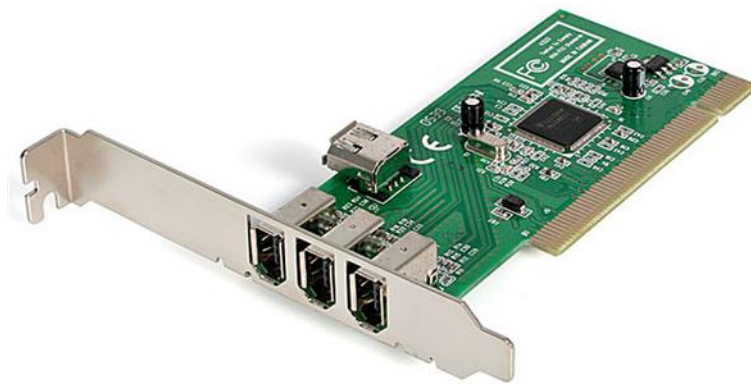

4 port PCI 1394a FireWire Adapter Card - 3 External 1 Internal

Product ID: PCI1394MP

This 4 Port (3 External/1 Internal) PCI 1394 FireWire Adapter Card lets you connect iPods, MP3 players, portable drives, digital camcorders and more to your desktop computer.

The FireWire adapter card supports hot-swapping, so you'll be able to plug, unplug, and swap your FireWire peripherals with ease.

Guaranteed to work with both PCs and Macs, the 4 port PCI FireWire Adapter Card is backed by StarTech.com's Lifetime Warranty and FREE LIFETIME tech support. Plus, the adapter provides both standard profile and low profile/half-height brackets for adapting to slimline or small form factor system applications.

Certifications, Reports and Compatibility

Applications

- Add a high-speed FireWire port to a full or small form factor desktop without any FireWire ports
- Connect a digital camera to a desktop with a PCI slot to download photos and video
- Connect an external FireWire hard drive or optical drive to a PCI-enabled system

Features

- 3 external, 1 shared internal FireWire400 port, with supported data transfer rates up to 400 Mbps
- Compliant with IEEE 1394a - 2000 as well as 1394-1995 standards
- Includes Low Profile installation bracket
- Plug-and-Play and hot-swap compatible