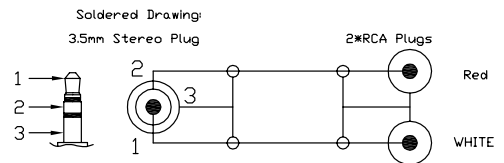

# 3.5mm Stereo Plug - RCA Plug × 2 with Stopper Cable Assembly

pro-SIGNAL

## Specifications

Cable Length : 1m (3.3ft), 2m (6.6ft)  
 Connector Type A : 3.5mm Stereo Plug  
 Connector Type B : RCA Plug × 2  
 Jacket Colour : Silver Grey

## Diagram

| No. | Description  |
|-----|--|
| 1   | (18/0.10SPC × 2C + AL + D18/0.10SPC) × 1C, OD=4.1mm, Silver Grey |
| 2   | 3.5mm Stereo Plug, Gold Plated                                   |
| 3   | AL Shell, Black  |
| 4   | RCA Plug, Gold Plated  |
| 5   | AL Shell, Black  |

## Part Number Table

| Description  | Cable Length | Part Number |
|--|--------------|-------------|
| 3.5mm Stereo Plug - RCA Plug × 2 with Stopper Cable Assembly | 1m (3.3ft)   | PS000242    |
|  | 2m (6.6ft)   | PS000243    |