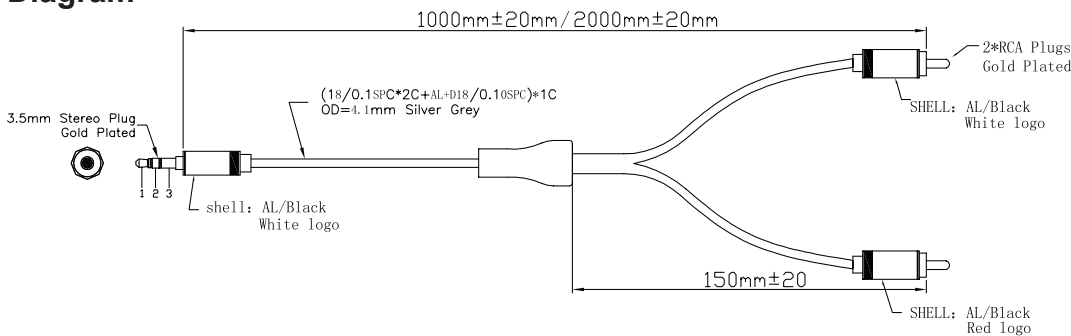

# 3.5mm Stereo Plug - RCA Plug × 2 with Stopper Cable Assembly

pro-SIGNAL

## Specifications

Cable Length : 1m (3.3ft), 2m (6.6ft)  
 Connector Type A : 3.5mm Stereo Plug  
 Connector Type B : RCA Plug × 2  
 Jacket Colour : Silver Grey

## Diagram

| No. | Description  |
|-----|--|
| 1   | (18/0.10SPC × 2C + AL + D18/0.10SPC) × 1C, OD=4.1mm, Silver Grey |
| 2   | 3.5mm Stereo Plug, Gold Plated                                   |
| 3   | AL Shell, Black  |
| 4   | RCA Plug, Gold Plated  |
| 5   | AL Shell, Black  |

## Part Number Table

| Description  | Cable Length | Part Number |
|--|--------------|-------------|
| 3.5mm Stereo Plug - RCA Plug × 2 with Stopper Cable Assembly | 1m (3.3ft)   | PS000242    |
|  | 2m (6.6ft)   | PS000243    |