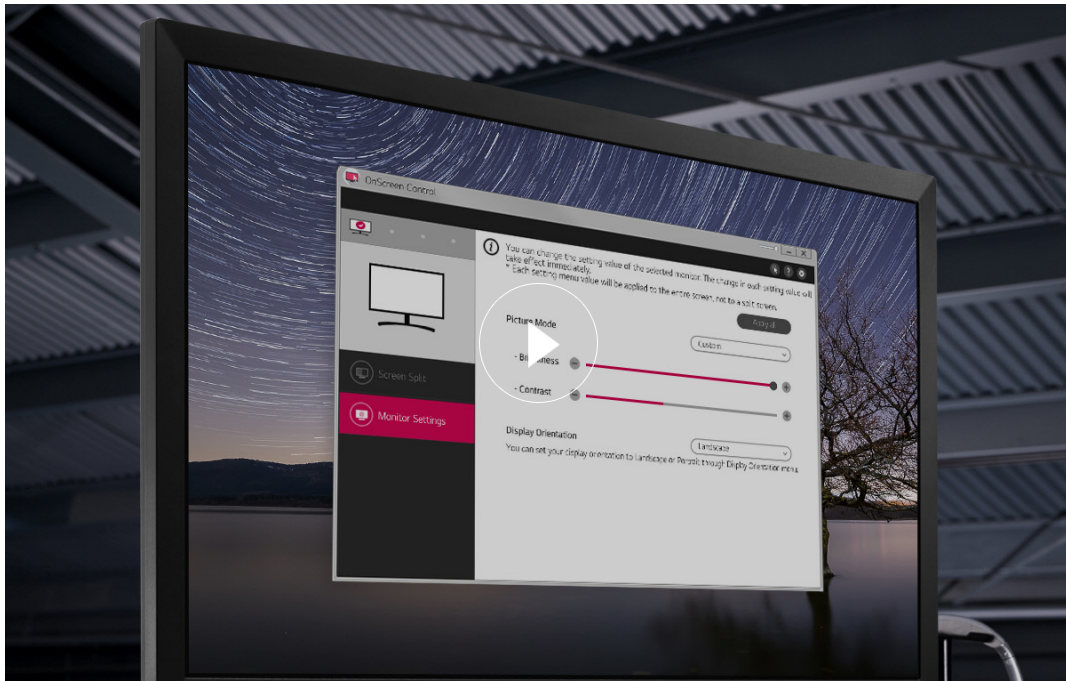

Dynamic Action Sync

React Faster to The Action

Minimize input lag with Dynamic Action Sync so you can catch every single moment in real-time.

Black Stabilizer

Enemies Have Nowhere to Hide

OnScreen Control

Easier User Interface

OnScreen Control is simple and intuitive. You can customize your display options with a few simple clicks.

Screen Split

Monitor Setting

*To download latest OnScreen Control, visit LG.com. The picture shown for illustration purpose only.

Wall Mountable

Convenient and Flexible

This monitor gives you the freedom to take it off the desk and hang it on the wall. Liberate your viewing options and save desktop space with this wall-mountable LG monitor.