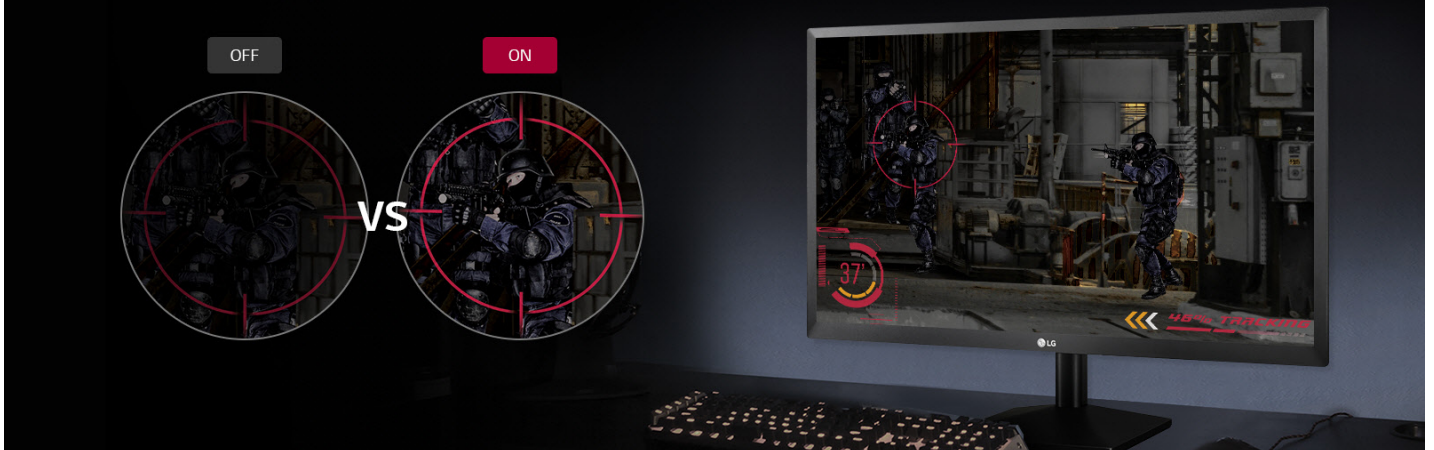

# React Faster to The Action

Dynamic Action Sync mode allows you to instantly react to your opponents and attack them without any display lag. It synchronizes your senses with real-time scenes in fast-paced games by minimizing input lag.

# Enemies Have Nowhere to Hide

Black Stabilizer gives you full visual clarity, even in games where you spend a lot of time in the dark. It synchronizes and brightens the darkest areas, so that you can find enemies hiding in the shadows and shoot first.