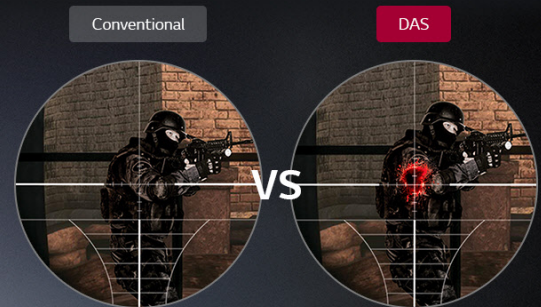

# Clearer, Smoother Image

AMD FreeSync™ Technology and a dynamic refresh rate of 75Hz virtually eliminates screen tearing and stuttering to bring you seamless, fluid movement during high-res, fast-paced games.

# React Faster to The Action

Dynamic Action Sync mode allows you to instantly react to your opponents and attack them without any display lag. It synchronizes your senses with real-time scenes in fast-paced games by minimizing input lag.