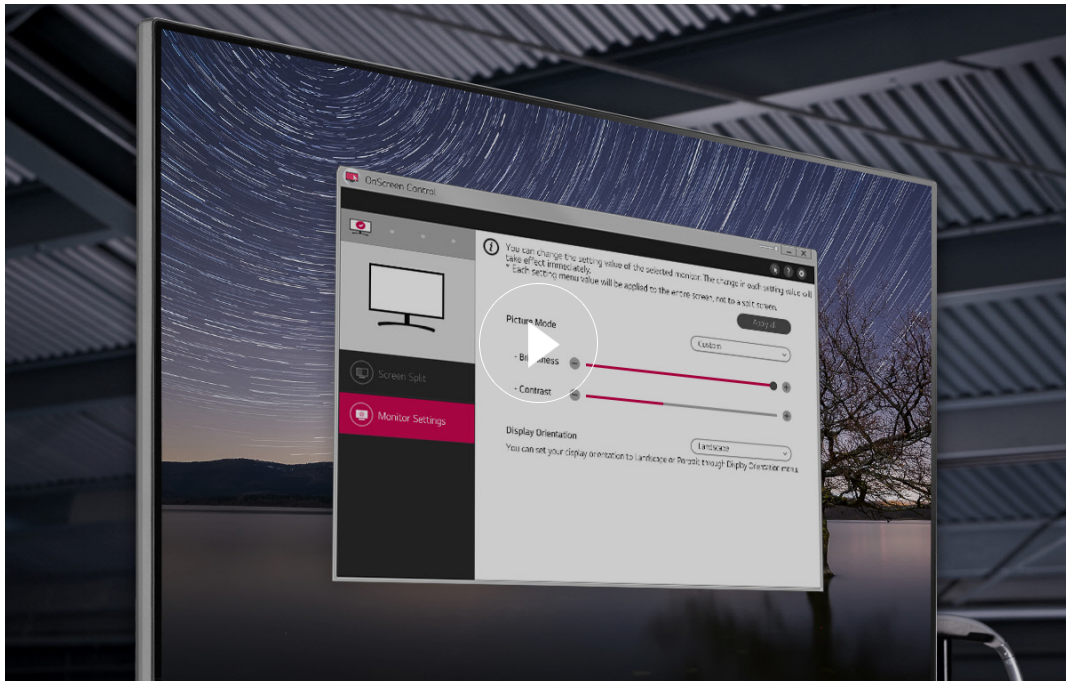

3-Side Borderless Screen

Immersive Visual Experience

This streamlined display features a slim bezel on three sides for an immersive visual experience and no distraction from the dazzlingly precise, lifelike image.

Reducing blue light to help lessen eye fatigue, Reader Mode provides optimal condition for reading. With easy joystick control, you can more

comfortably read your monitor screen.

Flicker Safe

Offers Stable Image

Reducing the flicker level to almost zero, Flicker-Safe helps you protect your eyes from exhausting flickers.

OnScreen Control

Easier User Interface

OnScreen Control is simple and intuitive. You can customize your display options with a few simple clicks.

Screen Split

Monitor Setting

*To download latest OnScreen Control, visit LG.com. The picture shown for illustration purpose only.

Wall Mountable

Convenient and Flexible

This monitor gives you the freedom to take it off the desk and hang it on the wall. Liberate your viewing options and save desktop space with this wall-mountable LG monitor.