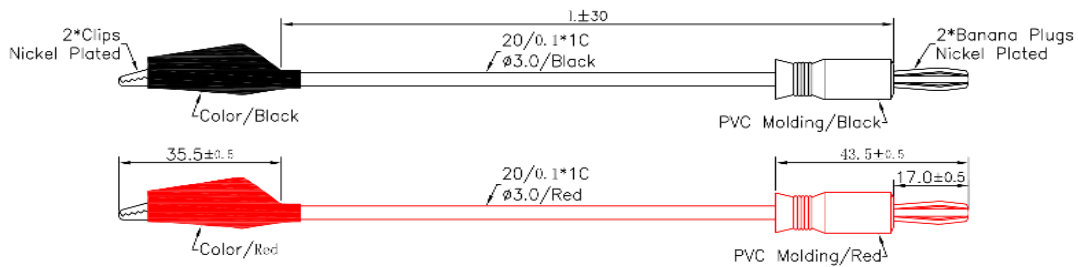

Test Lead Set, 4mm Banana Plug to Alligator Clip, Black and Red

pro-SIGNAL

Part Number Table

Description	Part Number
Test Lead Set, 4mm to Alligator Clip, Black and Red	JR9218

Important Notice : This data sheet and its contents (the "Information") belong to the members of the Premier Farnell group of companies (the "Group") or are licensed to it. No licence is granted for the use of it other than for information purposes in connection with the products to which it relates. No licence of any intellectual property rights is granted. The Information is subject to change without notice and replaces all data sheets previously supplied. The Information supplied is believed to be accurate but the Group assumes no responsibility for its accuracy or completeness, any error in or omission from it or for any use made of it. Users of this data sheet should check for themselves the Information and the suitability of the products for their purpose and not make any assumptions based on information included or omitted. Liability for loss or damage resulting from any reliance on the Information or use of it (including liability resulting from negligence or where the Group was aware of the possibility of such loss or damage arising) is excluded. This will not operate to limit or restrict the Group's liability for death or personal injury resulting from its negligence. pro - SIGNAL is the registered trademark of the Group. © Premier Farnell Limited 2016.