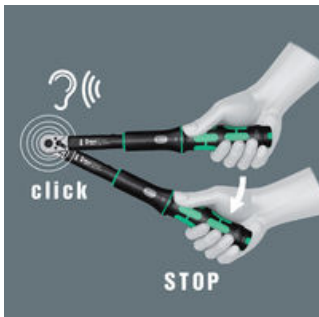

- Torque wrench with reversible ratchet
- Accuracy  $\pm 4\%$  of the set value
- For right direction
- Distinct signal when pre-set value is reached
- Easy-to-read scale

Wera torque wrench: very robust design with great accuracy as per ISO 6789/EN 26789. Simple setting and locking of the pre-set value on an easy-to-read scale. Release signal when the value is reached; reversible ratchet.

Torque wrenches

Simple adjustment

Wera Series 7000 – the classic torque wrench: the successful combination of robust design, simple setting of the desired limit value as well as rapid changeover of the ratcheting direction. When the set value is reached, a distinctly audible and perceptible signal is triggered, following which the wrench is immediately ready for use once again.

Suitable for controlled tightening using sockets.

Simple adjustment and locking of the pre-set value on an easy-to-read scale.

Release signal

Application

Versatile

Range

Release signal when the value is reached.

Suitable for right and left-hand direction.

Reversible ratchet, push through ratchet or fitting for interchangeable insert tools.

Range up to 1300 Nm.

Further versions in this product family:

	inch	nm	nm	lbf. ft.	lbf. ft.	mm	mm	mm	mm	mm	mm	inch	inch	inch	inch
05075393001	1/4"	1-25	0.10	1.5-1	≈0.10	291	112	179	26	22.5	35	4	7	3/4	1
				8								13/32	3/64		