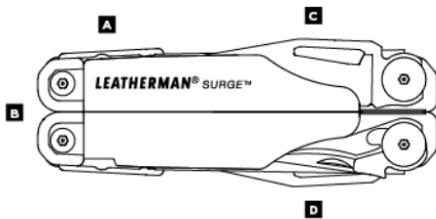

SURGE®

21
TOOLS

The Leatherman Surge is one of our two largest multi-tools; a real powerhouse, built with our largest pliers, longest multi-tool blades and easy-to-use locks. A unique blade exchanger, replaceable 154CM wire cutters and four outside-opening blades give you quick access to the tools you use most. The Surge was built for tough jobs and the hands that do them.