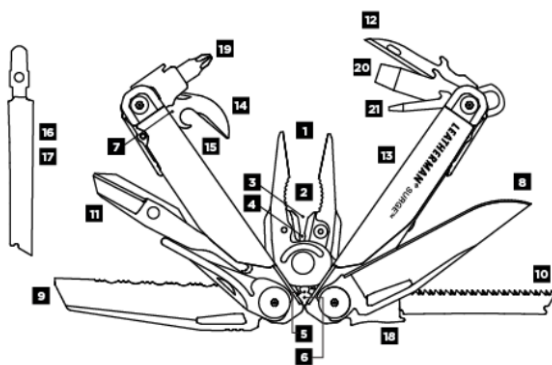

SURGE®

21
TOOLS

The Leatherman Surge is one of our two largest multi-tools; a real powerhouse, built with our largest pliers, longest multi-tool blades and easy-to-use locks. A unique blade exchanger, replaceable 154CM wire cutters and four outside-opening blades give you quick access to the tools you use most. The Surge was built for tough jobs and the hands that do them.

- A** All Locking Features
- B** Lanyard Ring
- C** Outside-accessible Features
- D** One-hand Operable Features

- 1** Needlenose Pliers
- 2** Regular Pliers
- 3** Premium Replaceable Wire Cutters
- 4** Premium Replaceable Hard-wire Cutters
- 5** Stranded-wire Cutters
- 6** Electrical Crimper
- 7** Wire Stripper
- 8** 420HC Knife
- 9** 420HC Serrated Knife
- 10** Saw
- 11** Spring-action Scissors
- 12** Awl w/ Thread Loop
- 13** Ruler (8 in | 19 cm)
- 14** Can Opener
- 15** Bottle Opener
- 16** Wood/Metal File
- 17** Diamond-coated File
- 18** Blade Exchanger®
- 19** Large Bit Driver
- 20** Large Screwdriver
- 21** Small Screwdriver