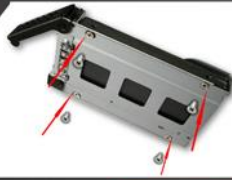

4 in 1 ToughArmor

HDD BAY

MB994SP-4SB-1 • 2.5" SATA HDD & SSD
RAID Backplane Cage

ICY DOCK®
www.icydock.com

SUPPORT
SATA 6Gbps

Anti-Vibration Design

EZ-Slide Mini Tray System

5.25" Device Bay

MB994SP-4SB-1 4 Bay 2.5" SATA HDD Backplane RAID Cage Features

- * Fits 4 x 2.5" SATA I / II / III HDD/SSD.
- * Accommodates Drives with up to 15mm Height.
- * Fits 4 Drives into a Single 5.25" Device Bay.
- * 1 x 4 pin power connector to reduce cable connections.
- * Status LED on Front for Each Drive.
- * Full Metal EZ Slide Mini Tray System with Full Cage Design.
- * Small Form Factor Perfect for IPC, Servers, and Small Form Factor Cases.
- * Fan Power Switch Allows User to turn off the fans when using SSD.
- * Front, Rear, Top, and Bottom Ventilation Slots.
- * Dual 40mm Cooling Fans.
- * Heavy Duty Full Metal Construction.
- * Support SATA 6Gbps.
- * Top Cover for the Tray Adds Extra Drive Protection.

Item Number:	MB994SP-4SB-1
Host Interface	7 pin SATA x 4
Drive Fit	2.5" SATA I / II / III SSD or hard drive x 4
Device Bay	5.25" Bay x 1
Transfer Rate	Up to 6 Gb/sec. (depending on hard drive speed)
Insert & Extract Connection Via	Direct SATA hard drive connection
Structure	SECC
Drive Cooling	Dual 40mm rear cooling fan + fan power switch
LED Indication	Device Power & Drive Activity
LED Display Color	Green : Device Power ; Amber : Drive Activity
Dimension (L x W x H)	6.70" x 5.75" x 1.63"
Weight	1.77 lbs