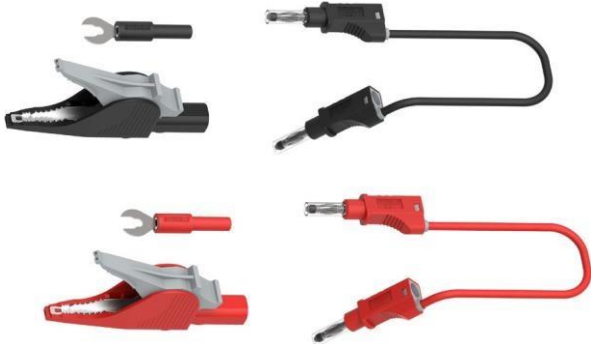

## Kit contains

- Set of two stacking retractable sleeve 4mm banana (male) plug to stacking retractable sleeve 4mm banana (male) plug leads
- Two 4mm banana (female) jack to 4.3mm/6.3mm spade lug adapters
- Two alligator clips w/4mm banana (female) jack (socket)
- 100 cm leads
- One set of red and one set of black in colour