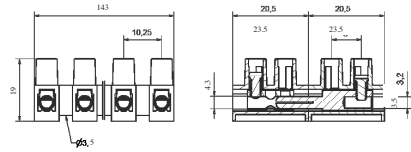

CTSN434/12MF

Strain relief

- Clamps external conductors in lighting fixtures according to EN60598
- Natural colour PA6
- Takes the strain on the wires
- Prevents conductors from twisting
- Protects wire coating from abrasion and friction

CSR