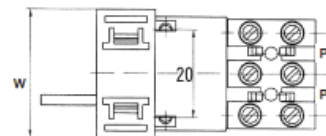

TYPE NO.	TERMINAL STRIP	LENGTH	WIDTH	HEIGHT
CSR1	CTSN431	49.5mm	31mm	22.5mm
CSR2	CTSN433 / CTSN433T	52.5mm	31mm	22.5mm
CSR3	CTSN434	54.5mm	31mm	22.5mm