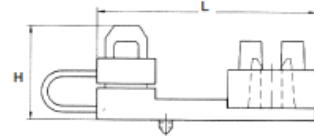

TYPE NO.	TERMINAL STRIP	LENGTH	WIDTH	HEIGHT
CSR1	CTSN431	49.5mm	31mm	22.5mm
CSR2	CTSN433 / CTSN433T	52.5mm	31mm	22.5mm
CSR3	CTSN434	54.5mm	31mm	22.5mm