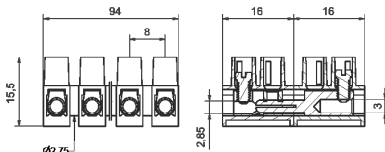

### SPECIFICATION

Voltage (max)	450V AC
Working temperature	110°C
No. of poles	12
Moulding	UL94-V2 Self extinguishing PA6 UL94-V0 Self extinguishing PA6.6
Conducting bush	Nikel plated brass
Screws	Zinc, plated steel

### UL94-V2 Material

TYPE NO.	SIZE / RATING	INSERT DIAMETER	TERMINAL SCREWS	LENGTH	WIDTH	HEIGHT	PITCH	FIXING HOLE DIAMETER	MAX
CTSN431/12MF	8mm/6A	2.9mm	M3	94mm	16mm	15.5mm	8mm	2.75mm	
CTSN433/12MF	10.25mm/10A	3.4mm	M3	119.4mm	20.5mm	16.4mm	10.25mm	3.2mm	17.5A
CTSN434/12MF	12.5mm/16A	4.3mm	M3.5	143mm	23.5mm	19mm	12.3mm	3.5mm	24A 57A

### UL94-V0 Material

TYPE NO.	SIZE / RATING	INSERT DIAMETER	TERMINAL SCREWS	LENGTH	WIDTH	HEIGHT	PITCH	FIXING HOLE DIAMETER	MAX
CTSN631/12MF	8mm/6A	2.9mm	M3	94mm	16mm	15.5mm	8mm	2.75mm	
CTSN633/12MF	10.25mm/10A	3.4mm	M3	119.4mm	20.5mm	16.4mm	10.25mm	3.2mm	17.5A
CTSN634/12MF	12.5mm/16A	4.3mm	M3.5	143mm	23.5mm	19mm	12.3mm	3.5mm	24A 57A