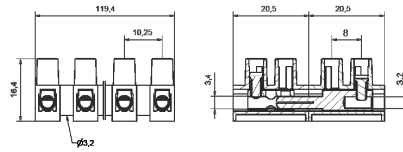

CTSN433/12MF