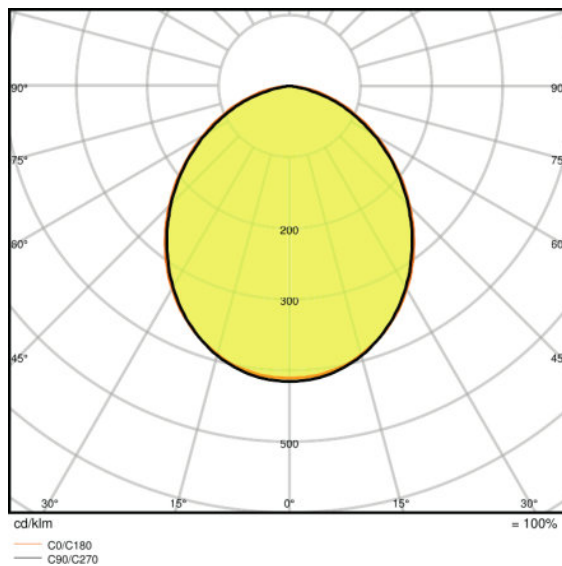

Light Distribution

LDC typ cone

LDC typ polar

LOGISTICAL DATA

Product code	Product description	Packaging unit (Pieces/Unit)	Dimensions (length x width x height)	Volume	Gross weight
4058075097728	FLOODLIGHT 180 W 4000 K IP65 BK	Shipping carton box 1	424 mm x 346 mm x 138 mm	20.25 dm³	5624.00 g

The mentioned product code describes the smallest quantity unit which can be ordered. One shipping unit can contain one or more single products. When placing an order, for the quantity please enter single or multiples of a shipping unit.

REFERENCES / LINKS

For Guarantee see
▶ www.ledvance.com/guarantee

DISCLAIMER

Subject to change without notice. Errors and omission excepted. Always make sure to use the most recent release.