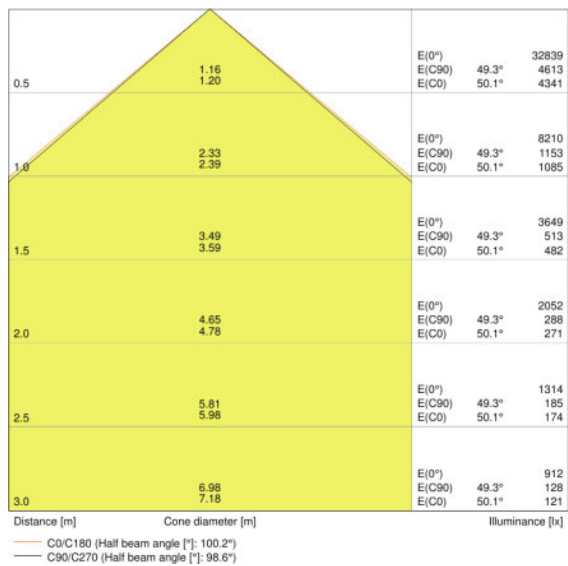

Light Distribution

LDC typ cone

LDC typ polar

LOGISTICAL DATA

Product code	Product description	Packaging unit (Pieces/Unit)	Dimensions (length x width x height)	Volume	Gross weight
4058075097728	FLOODLIGHT 180 W 4000 K IP65 BK	Shipping carton box 1	424 mm x 346 mm x 138 mm	20.25 dm³	5624.00 g

The mentioned product code describes the smallest quantity unit which can be ordered. One shipping unit can contain one or more single products. When placing an order, for the quantity please enter single or multiples of a shipping unit.

REFERENCES / LINKS

For Guarantee see
▶ www.ledvance.com/guarantee

DISCLAIMER

Subject to change without notice. Errors and omission excepted. Always make sure to use the most recent release.