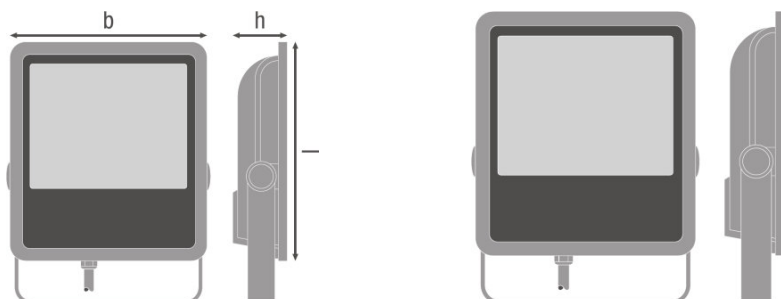

### PRODUCT FEATURES

- Luminaire efficacy: up to 110 lm/W
- Symmetrical beam angle: 100° x 100°
- Mounting bracket for up to 180° tilting
- Type of protection: IP65
- Impact resistance: IK08
- Ambient temperature in operation: -20...+50 °C
- Connection via 1 m cable, wiring required

Light technical data

Beam angle	100 ° x 100 °
------------	---------------

Dimensions & weight

Length	340.0 mm
Width	310.0 mm
Height	81.0 mm
Product weight	4900.00 g
Cable length	1000 mm

Colors & materials