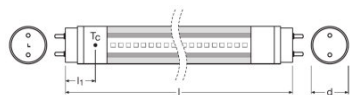

PRODUCT FEATURES

- T8 LED tube with G13 base
- Mercury-free and RoHS compliant
- Luminous efficacy: up to 105 lm/W
- Type of protection: IP20

TECHNICAL DATA

Electrical data

Rated wattage	24.00 W
Nominal voltage	220...240 V
Operating frequency	50...60 Hz
Nominal wattage	24.00 W
Nominal current	0.15 A
Type of current	AC
Power factor λ	0.90

Light technical data

Starting time	< 1.0 s
Warm-up time (60 %)	< 1.00 s
Rated beam angle (half peak value)	130.00 °

Dimensions & weight

Length with base excl. base pins/connection	1800.00 mm
Tube diameter	27.5 mm