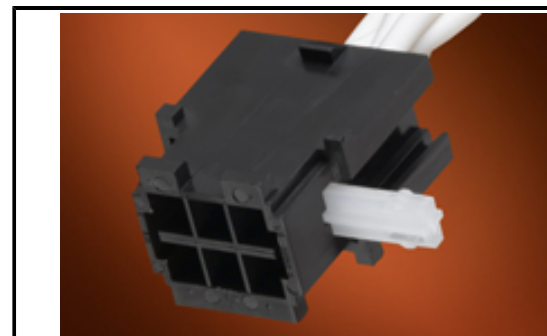

PLEASE CHECK WWW.MOLEX.COM FOR LATEST PART INFORMATION

Part Number: [0015976061](#)
Status: **Active**
Overview: Mini-Fit TPA2 Plugs and Receptacles
Description: Mini-Fit® TPA Plug Housing, 4.20mm Pitch, Dual Row with Secondary Terminal Retention, 6 Circuits

Documents:

[3D Model](#) [Product Specification PS-5556-003 (PDF)](#)
[Drawing (PDF)](#) [RoHS Certificate of Compliance (PDF)](#)
[Product Specification PS-45750-001-001 (PDF)](#)

Agency Certification

CSA LR19980
UL E29179

General

Product Family Crimp Housings
Series [30068](#)
Application Power, Wire-to-Wire
Comments Current = 13A max. per circuit when header is mated to a receptacle loaded with [45750](#) series terminals crimped to 16 AWG wire. . See Molex product specification PS-45750-001 for additional current derating information.

Overview [Mini-Fit TPA2 Plugs and Receptacles](#)
Product Name Mini-Fit® TPA
UPC 800754202398

Physical

Circuits (maximum) 6
Color - Resin Black
Flammability 94V-0
Gender Plug
Glow-Wire Compliant No
Material - Resin Polyester
Net Weight 3.050/g
Number of Rows 2
Packaging Type Bag
Panel Mount No, Yes
Pitch - Mating Interface 4.20mm
Stackable No
Temperature Range - Operating -40°C to +105°C

Electrical

Current - Maximum per Contact 13.0A

Material Info

Engineering Number 30068-06

Reference - Drawing Numbers

Product Specification PS-45750-001-001, PS-5556-003
Sales Drawing SD-30068-*

Series image - Reference only

EU ELV

Not Relevant

EU RoHS

Compliant

REACH SVHC

Not Contained Per - ED/30/2017 (7 July 2017)

Halogen-Free

Status

Not Low-Halogen

Need more information on product environmental compliance?

Email productcompliance@molex.com
Please visit the [Contact Us](#) section for any non-product compliance questions.

China ROHS Green Image
ELV Not Relevant
RoHS Phthalates Not Contained

Search Parts in this Series

[30068](#) Series

Mates With

[30068](#) Plug Housing, [30069](#) Header, [30070](#) Right Angle Header, [44473](#) Right Angle Header

Use With

[30072](#) Mini-Fit® TPA Key