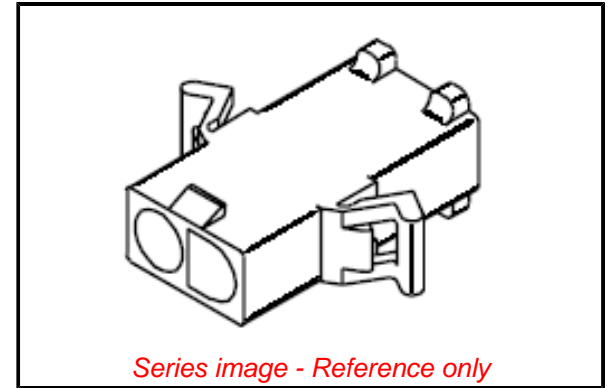

PLEASE CHECK WWW.MOLEX.COM FOR LATEST PART INFORMATION

Part Number: [0019092026](#)
Status: **Active**
Overview: Standard .093" Pin and Socket Connectors
Description: 2.36mm Diameter Standard .093" Pin and Socket Plug Housing with Positive Latch, UL 94V-0, without Panel Mount 2 Circuits

Documents:

[3D Model](#) [Product Specification PS-02-09 (PDF)](#)
[Drawing (PDF)](#) [RoHS Certificate of Compliance (PDF)](#)

Agency Certification

CSA LR19980
UL E29179

General

Product Family Crimp Housings
Series [3191](#)
Application Power, Wire-to-Wire
Comments Polarized to Mating Part, without Mounting Ears
Overview [Standard .093" Pin and Socket Connectors](#)
Product Name Standard .093"
UPC 800753872462

Physical

Breakaway No
Circuits (maximum) 2
Color - Resin Natural
Flammability 94V-0
Gender Plug
Glow-Wire Capable No
Keying to Mating Part None
Lock to Mating Part Yes
Material - Resin Nylon
Number of Rows 1
Packaging Type Bag
Panel Mount No
Pitch - Mating Interface 6.70mm
Polarized to Mating Part Yes
Stackable No
Temperature Range - Operating -40° to +105°C

Electrical

Current - Maximum per Contact 12.0A

Material Info

Engineering Number 3191-2P1-201

Reference - Drawing Numbers

Product Specification PS-02-09
Sales Drawing SD-3191-2*

EU ELV

Not Relevant

EU RoHS

Compliant

REACH SVHC

Not Contained Per -
ED/61/2018 (27 June
2018)

Halogen-Free

Status

Low-Halogen

For more information, please visit [Contact US](#)

China ROHS

ELV

RoHS Phthalates

China RoHS

Green Image

Not Relevant

Not Contained

Search Parts in this Series

[3191 Series](#)

Mates With

[19-09-1026](#) , [19-09-1029](#) , [5219](#)

Use With

[1189 Crimp Terminals](#), [1190 Crimp Terminals](#), [1380 Male Crimp Terminals](#), [1381 Female Crimp Terminals](#), [1433 Crimp Terminals](#), [1434 Male Crimp Terminals](#), [2605](#) , [2606](#) , [1973](#) , [2151](#) , [2273](#) , [2870](#) , [Link:2871](#), [4272](#)