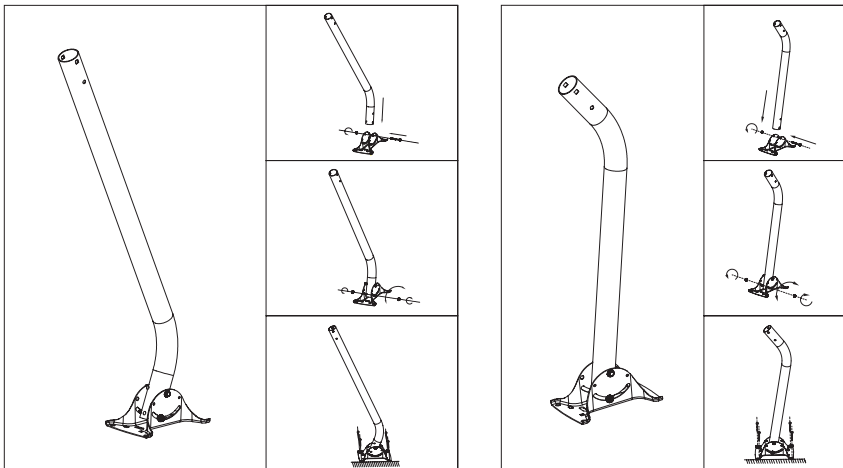

38 J-Pole Antenna Mount

Technical Data

Size (mm)				Weight (kg)
Arm length	Height	Fixing plate	Diameter	
970	/	T1.5	42	1.88

Bracket Installation Diagram

Part Number Table

Description	Part Number
38 J-Pole Antenna Mount	33-10915