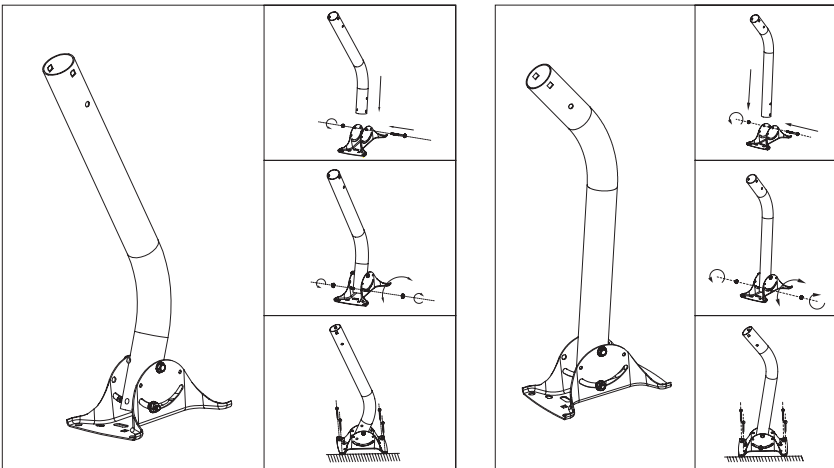

# 19 J-Pole Antenna Mount

## Technical Data

Size (mm)				Weight (kg)
Arm length	Height	Fixing plate	Diameter	
485	/	T1.5	42	1.1

## Bracket Installation Diagram

## Part Number Table

Description	Part Number
19 J-Pole Antenna Mount	33-10914