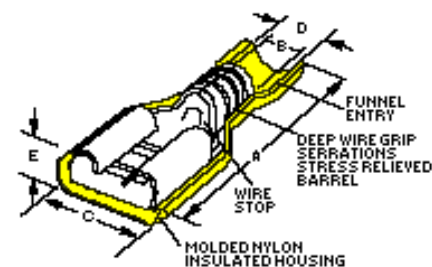

**Physical**

Barrel Type	Closed
Color - Resin	Yellow
Gender	Female
Glow-Wire Capable	Yes
Insulation	Nylon (PA)
Lock to Mating Part	None
Material - Metal	Brass
Material - Plating Mating	Tin
Material - Plating Termination	Tin
Material - Resin	Nylon
Net Weight	0.946/g
Orientation	Straight
Packaging Type	Bag
Plating min - Mating	4.064µm
Plating min - Termination	4.064µm
Polarized to Mating Part	No
Tab Thickness	0.81mm
Tab Width	6.35mm
Temperature Range - Operating	-65° to +105°C
Termination Interface: Style	Crimp or Compression
Wire Insulation Diameter	1.90mm max.
Wire Size AWG	24, 26

**Electrical**

Voltage - Maximum	600V
-------------------	------

**Solder Process Data**

Lead-freeProcess Capability	N/A
-----------------------------	-----

**Material Info**

Engineering Number	M-2212
--------------------	--------

**Reference - Drawing Numbers**

Product Specification	PS-19902-008-001, PS-19902-011-001, PS-19902-013-001
-----------------------	--

Series image - Reference only

**EU ELV**

**Not Relevant**

**EU RoHS**

**Compliant**