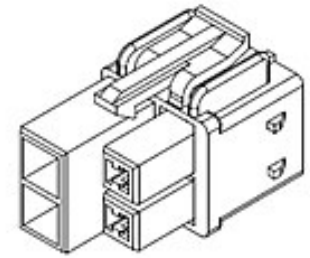

PLEASE CHECK WWW.MOLEX.COM FOR LATEST PART INFORMATION

Part Number: [0351510410](#)
Status: **Active**
Overview: [VersaBlade Wire-to-Wire Connector System](#)
Description: Wire-to-Wire VersaBlade Hybrid Receptacle Housing, 4 Circuits, Polyester UL94V-0, Natural

Documents:

[3D Model](#) [Packaging Specification PK-35151-005-001 (PDF)](#)
[Drawing (PDF)](#) [RoHS Certificate of Compliance (PDF)](#)
[Product Specification PS-35150-003-001 (PDF)](#)

Agency Certification

CSA LR19980
UL E29179

General

Product Family Crimp Housings
Series [35151](#)
Application Power, Wire-to-Wire
Comments Polarized to Mating Part, Positive Lock
Overview [VersaBlade Wire-to-Wire Connector System](#)
Product Name VersaBlade
UPC 800753876828

Physical

Circuits (maximum) 4
Color - Resin Natural
Flammability 94V-0
Gender Receptacle
Glow-Wire Capable No
Keying to Mating Part None
Lock to Mating Part Yes
Material - Resin Polyester
Net Weight 3.653/g
Number of Rows 2
Packaging Type Bag
Panel Mount No
Pitch - Mating Interface 6.20mm
Pitch - Termination Interface 6.20mm
Polarized to Mating Part Yes
Stackable No
Temperature Range - Operating -40° to +120°C

Solder Process Data

Lead-freeProcess Capability N/A

Material Info

Reference - Drawing Numbers

Packaging Specification PK-35151-005-001
Product Specification PS-35150-003-001
Sales Drawing SD-35151-0410

Series image - Reference only

EU ELV

Not Relevant

EU RoHS

Compliant

REACH SVHC

Not Contained Per -
ED/61/2018 (27 June
2018)

Halogen-Free

Status

Not Low-Halogen

For more information, please visit [Contact US](#)

China ROHS

ELV

RoHS Phthalates

China RoHS

Green Image

Not Relevant

Not Contained

Search Parts in this Series

[35151](#) Series

Mates With

[35150](#) Plug Housing

Use With

VersaBlade Crimp Terminals [35746](#) (ckt 1),
[35748](#) (ckt 2), [35745](#) (ckt 3), [35747](#) (ckt 4),
VersaBlade TPA [35150](#)