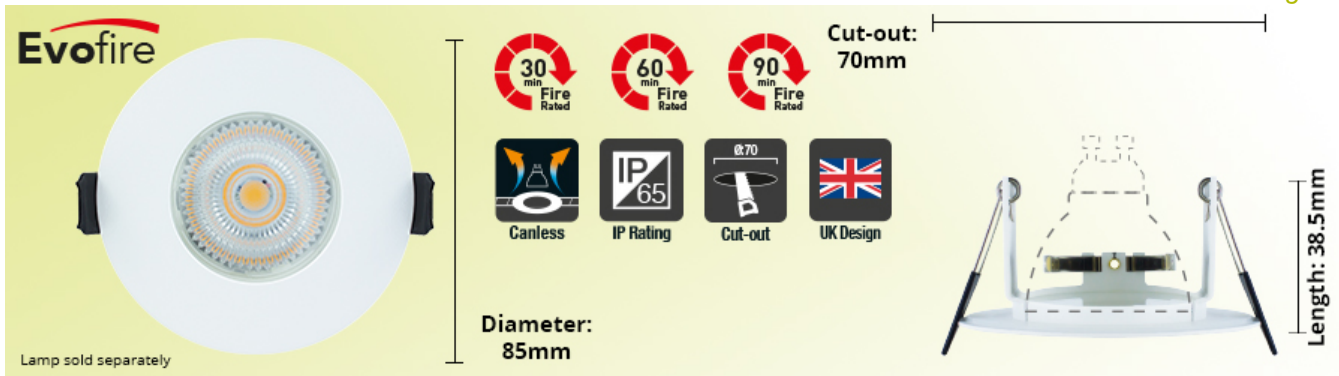

Evofire 70mm cut-out IP65 Fire Rated Downlight with GU10 Holder

Partcode: ILDLFR70D001 / Page: 1

The Evofire Fire Rated Downlight is a safe and attractive fitting for a GU10 LED lamp. The fully open design of the Evofire does not conceal your lamp in a large metal canister, which can trap some of the heat it generates, lowering lamp lifetime and performance. Lamps installed in an Evofire run at up to 10 degrees C cooler than a typical can-style fire rated downlight from leading LED brands - this can extend the lifetime of your lamps.

As well being very tough thanks to its steel construction, The Evofire is also a highly aesthetic choice for Fire Rated lighting. The 1mm blend-in bezel is up to 10 times thinner than typical IP65 rated downlights, has a high quality powder coating and fits almost flush with your ceiling, so the downlight looks discreet and pleasing in any setting.

Partcode: ILDLFR70D001 / Page: 2

Physical Data

Length: 39mm

Diameter: 85mm

Weight (Unpackaged Single Unit): 70g

Cut Out Diameter: 70mm

Lamp or Luminaire Shape: Round

Luminaire Fixing: Recess mounted

Packaged Weight (Unit of 1): 170g

Length (unit of 1): 90mm

Width (unit of 1): 90mm

Depth (unit of 1): 65mm

Outer packaging info available on website

Product data last updated on: Thursday, October 25, 2018 - 15:59