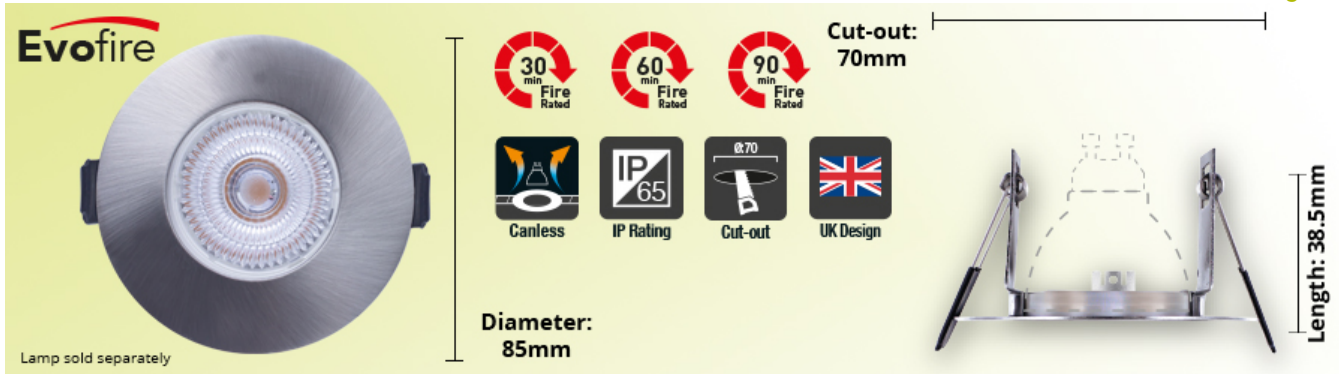

Evofire 70mm cutout Fire Rated Downlight Round Satin Nickel with GU10 Holder

Partcode: ILDLFR70D002 / Page: 1

The Evofire Fire Rated Downlight is a safe and attractive fitting for a GU10 LED lamp. The fully open design of the Evofire does not conceal your lamp in a large metal canister, which can trap some of the heat it generates, lowering lamp lifetime and performance. Lamps installed in an Evofire run at up to 10 degrees C cooler than a typical can-style fire rated downlight from leading LED brands - this can extend the lifetime of your lamps.

As well being very tough thanks to its steel construction, The Evofire is also a highly aesthetic choice for Fire Rated lighting. The 1mm blend-in bezel is up to 10 times thinner than typical IP65 rated downlights and fits almost flush with your ceiling, so the downlight looks discreet and pleasing in any setting. The satin nickel finish on this model looks stylish and contemporary.

Physical Data

Length: 39mm

Diameter: 85mm

Weight (Unpackaged Single Unit): 70g

Cut Out Diameter: 70mm

Lamp or Luminaire Shape: Round

Luminaire Fixing: Recess mounted

Fire Rating: 30, 60, 90

Width (unit of 1): 90mm

Depth (unit of 1): 65mm

Outer packaging info available on website

Product data last updated on: Thursday, October 25, 2018 - 16:12