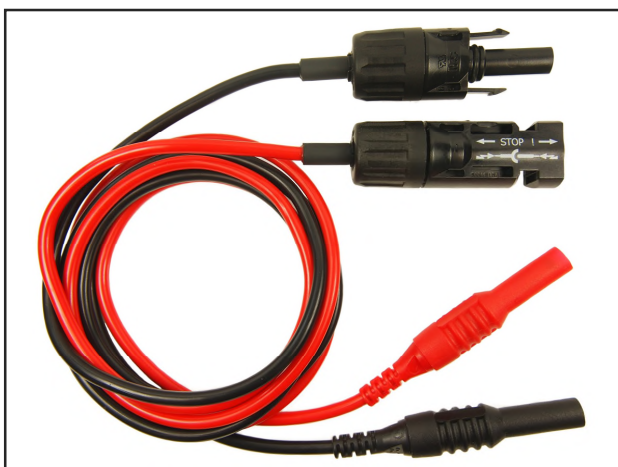

CLIFF

R2 Wander lead

Conforms to IEC 61010

CIH299430 - 30m

Earth Continuity Extension Reel to 4mm Plug.
Length : 30m
1 x Push fit Croc Clip.

CIH299450 - 50m

Earth Continuity Extension Reel to 4mm Plug.
Length : 50m
1 x Push fit Croc Clip.

Packed in Bag / Box.

PAT / Earth Bond Leads

CIH22105

LV Earth Bond Lead - Black shrouded Croc Clip to 4mm plug.
Length : 2m
Packed in plastic wallet.
Alternative lengths available.

CIH22110

Same as CIH22105
Length : 1.2m

PV Solar Test Lead

CIH7250

MC4 to 4mm Plug Leadset - pair Male and Female
Length : 1m
Packed in plastic wallet