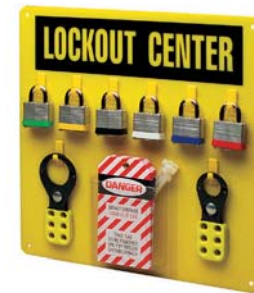

6-Lock Board

- Dimensions: 14" H x 14" W
- Components:
  - 10 - Lockout Tags (LT10)
  - 1 - 1" Lockout Hasp (T218)
  - 1 - 1.5" Lockout Hasp (T220)
  - 2 - 1-1/2" Hasps
  - 24 - Heavy Duty Tags
  - 6 - Key Retaining Steel Locks, 3/4" shackle (Green, Yellow, Black, White, Blue, Red)
  - 1 - Lockout Tagout Center (3004Y)

Catalog #	Description
3003Y	Economy Lockout Center
3004Y	Lockout Board Only

**Custom Boards Available
Contact Customer Service to order.**