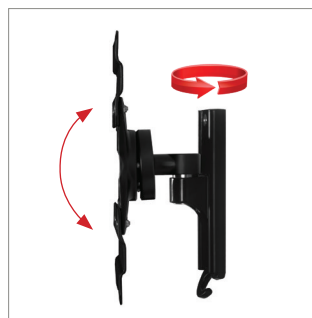

**FEATURES
TILT AND
SWIVEL**

BTV502

FLAT SCREEN WALL MOUNT WITH TILT & SWIVEL

Designed to mount small to medium sized screens, this wall mount features swivel, tilt and full screen rotation which allows for quick and easy repositioning of the screen as required. Integrated cable management and spirit level help make this a neat and tidy mounting solution which is ideal for home installations as well as commercial applications.

SPECIFICATION

Recommended screen size	up to 42"
Max load	25kg
VESA® compatibility	up to 200 x 200
Screen rotation	360°
Tilt	+/-15°
Swivel	180°
Extension	95mm
Colour	Black

FEATURES

- Mounts screens only 95mm from the wall
- Interface features tilt, swivel and screen rotation
- Integrated cable management
- Integrated spirit level for easy wall plate levelling during installation
- Simple 'hook-on' installation
- All mounting hardware included

VESA
200

42"
107CM

25KG

15°
15°

180°

360°

Screen mounting up to VESA 200 x 200mm

Integrated cable management and level bubble included

ACCESSORIES AND SIMILAR PRODUCTS

BTV914
Universal Soundbar Mount fits directly to BTV502 to mount a Soundbar under your screen

BTV503
Single Arm Wall Mount with Tilt & Swivel designed for screens up to 42"