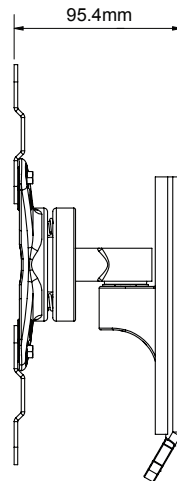

SIDE VIEW

PACKING INFORMATION

COLOUR:	ORDER REF:	EAN CODE:	MASTER CARTON QTY:	INNER CARTON QTY:	MASTER CARTON WEIGHT:	MASTER CARTON CUBE:
Black	BTV502/B	5019318440601	8	0	12.44kg	0.034cbm