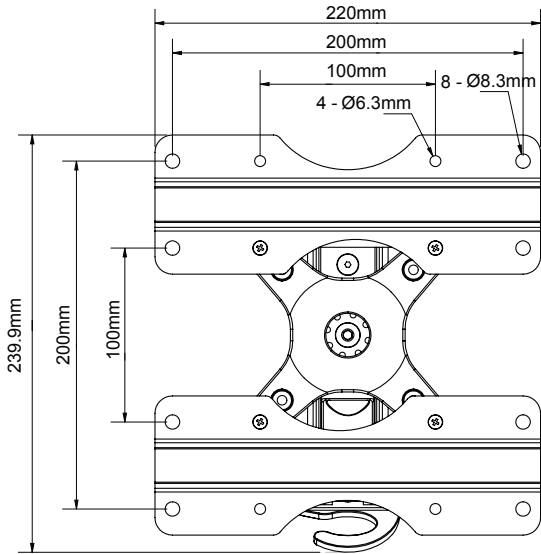

FRONT VIEW

REAR VIEW

PACKING INFORMATION

COLOUR:	ORDER REF:	EAN CODE:	MASTER CARTON QTY:	INNER CARTON QTY:	MASTER CARTON WEIGHT:	MASTER CARTON CUBE:
Black	BTV502/B	5019318440601	8	0	12.44kg	0.034cbm

ACCESSORIES AND SIMILAR PRODUCTS

SS-BTV502-V1.2-070618