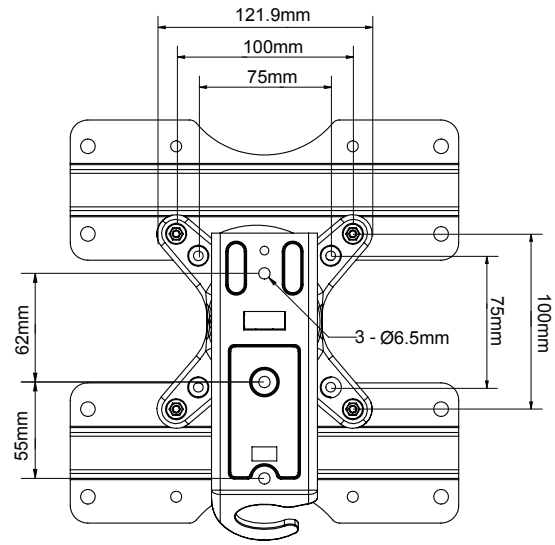

FRONT VIEW

REAR VIEW

PACKING INFORMATION

COLOUR:	ORDER REF:	EAN CODE:	MASTER CARTON QTY:	INNER CARTON QTY:	MASTER CARTON WEIGHT:	MASTER CARTON CUBE:
Black	BTV502/B	5019318440601	8	0	12.44kg	0.034cbm

ACCESSORIES AND SIMILAR PRODUCTS

SS-BTV502-V1.2-070618