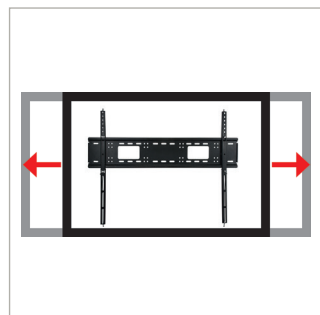

### SPECIFICATION

Recommended screen size	65" up to 120"
Max load	200kg*
VESA® & non-VESA Fixings	200 x 200 up to 800 x 500
Universal Fixings	up to 1100 x 730mm
Distance from wall	30mm
Colour	Black

\*Please note the max weight is limited to 130kg when mounted across two poles

### FEATURES

- Universal screen interface suitable for all screens
- Fits screens with VESA and non-VESA® mounting patterns up to H:1100mm (43.3") x V: 730mm (28.7")
- Comptible with B-Tech's collar and pole system for pole mounting heavy duty screens
- Heavy duty 4mm steel capable of supporting the heaviest screens
- Low profile design mounts screen only 30mm from wall
- Adjustment screws allow screen to be levelled once mounted
- Suitable for concrete / brick or up to 32" stud walls
- Simple 'hook-on' installation with all mounting hardware included

	305cm	On Wall	On Poles

Ultra-Slim design mounts screen only 30mm from the wall

Post installation screen alignment

Adjustment screws allow screen to be levelled once mounted

Compatible with B-Tech's collar and pole system for pole mounting heavy duty screens