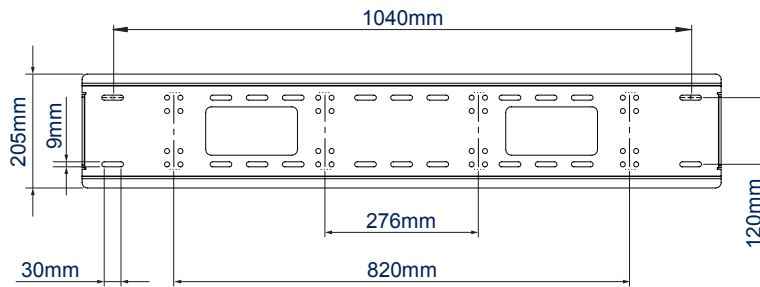

WALL PLATE

PACKING INFORMATION

COLOUR:	ORDER REF:	EAN CODE:	MASTER CARTON WEIGHT:	MASTER CARTON CUBE:
Black	BT9903/B	5019318759079	21.5kg	0.054cbm

ACCESSORIES AND RELATED PRODUCTS

BT8506	BT4015	BT4004	BT8380-CASTORS

Extra-Large Flat Screen Display Trolley for extra-large screens up to 130kg

Ø60mm Poles - 1.5m compatible with BT9903 and BT4004

X- Large Flat Screen Display Floor Base compatible with BT9903 and BT4015

4" Braked Castors for use with BT4004 X-Large Flat Screen Display Floor Base

SS-BT9903-V3.1-ESP-070716