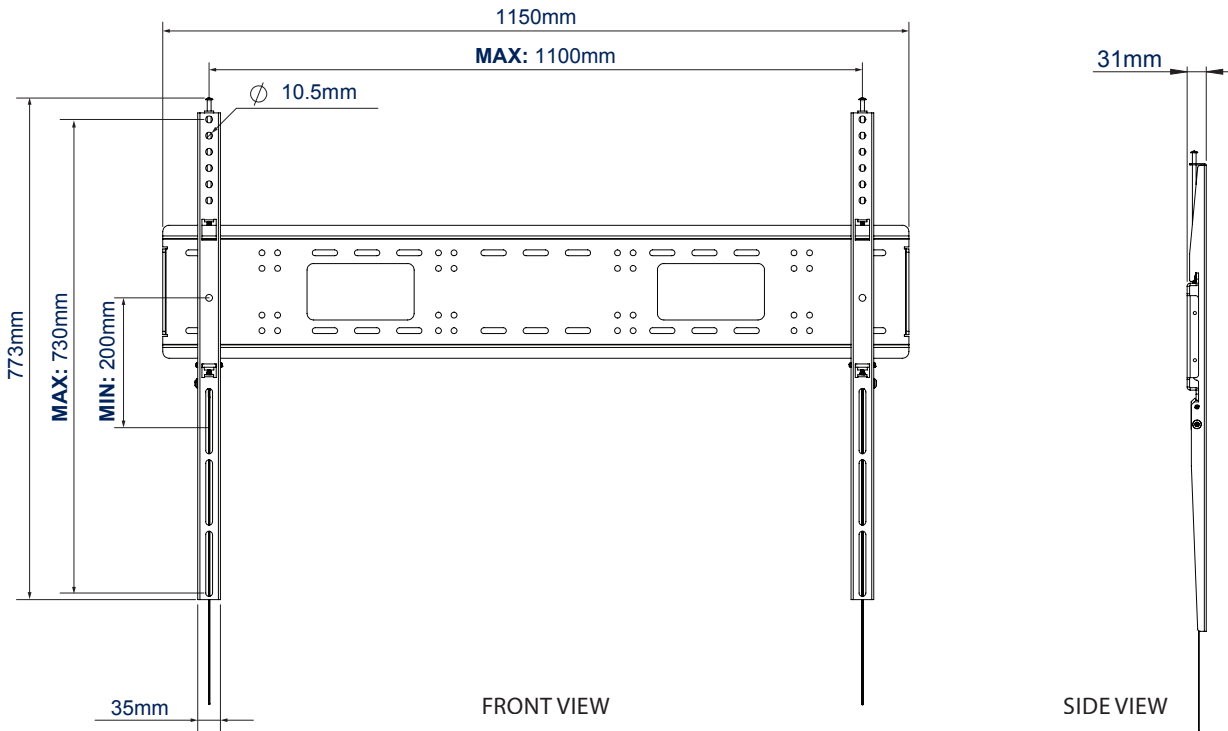

WALL PLATE

PACKING INFORMATION

COLOUR:	ORDER REF:	EAN CODE:	MASTER CARTON WEIGHT:	MASTER CARTON CUBE:
Black	BT9903/B	5019318759079	21.5kg	0.054cbm

ACCESSORIES AND RELATED PRODUCTS

BT8506	BT4015	BT4004	BT8380-CASTORS

Extra-Large Flat Screen Display Trolley for extra-large screens up to 130kg

Ø60mm Poles - 1.5m compatible with BT9903 and BT4004

X- Large Flat Screen Display Floor Base compatible with BT9903 and BT4015

4" Braked Castors for use with BT4004 X-Large Flat Screen Display Floor Base

SS-BT9903-V3.1-ESP-070716