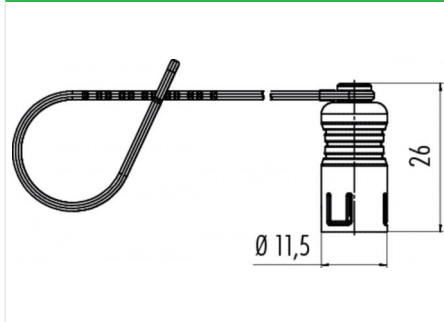

Product description **Protection cap for female cable connector**  
 Order number **08 2823 000 000**

### Illustration

### Scale drawing