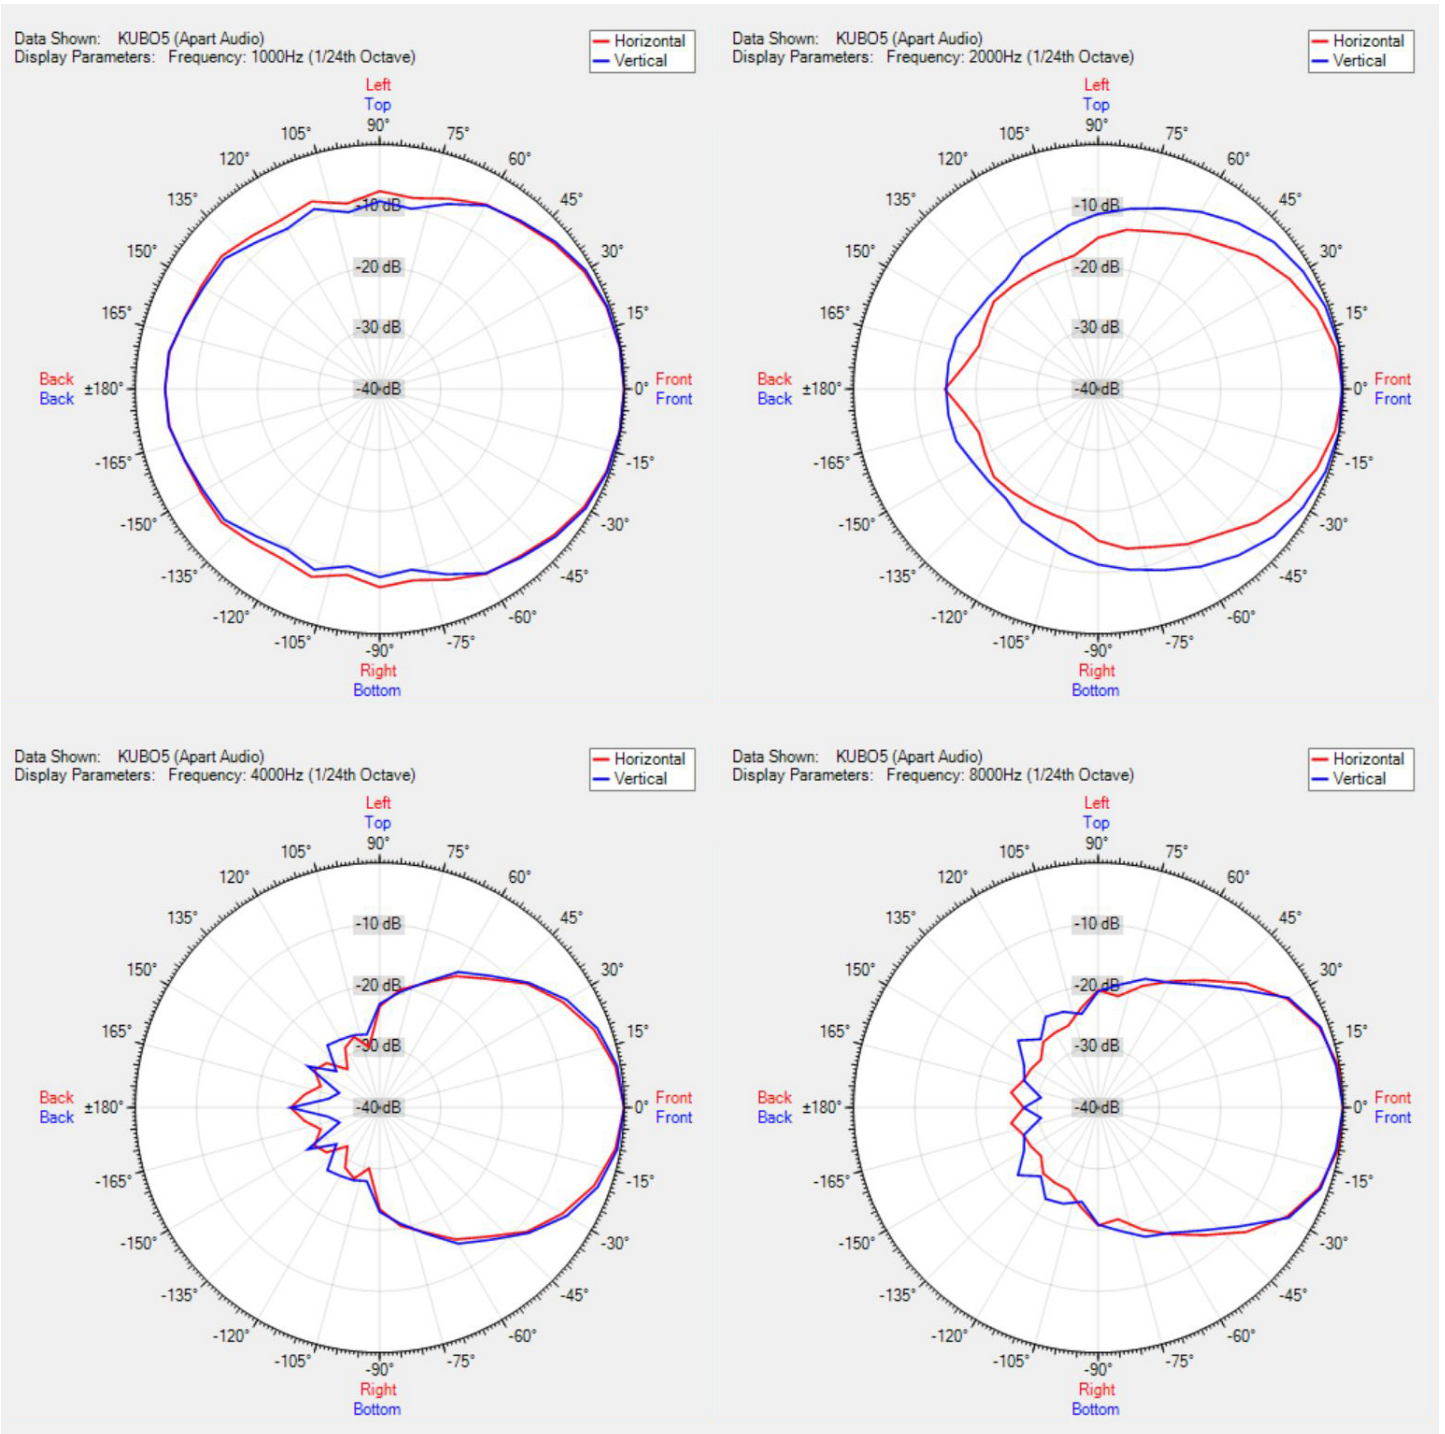

KUBO5-W

5.25" Compact design two-way
loudspeaker, white

KUBO5 is a 5.25" two-way loudspeaker with integrated bass reflex port providing a dynamic and fast bass response. The unseen original and timeless KUBO cabinet produces 80 watts dynamic power at 8 ohms. Multiple KUBO loudspeakers can easily be daisy chained via the in & link connection with euroblock connectors.

The K-Mount bracket & fixing K-bolts offer a safe and comfortable loudspeaker hook-up. The easy cable management and 140° vertical or horizontal mounting possibility allows you to install the KUBO5 everywhere on any type of wall or ceiling. The intuitive end-caps are very installer-friendly and are kept in place by 14 integrated strong neodymium magnets, hiding all connections and bracket hardware on both sides. KUBO will blend audio in with any kind of interior and architect designed environment.

TECHNICAL SPECIFICATIONS

height in mm	155	width in mm	164
depth in mm	136	loudspeaker system	2-way
woofer size in inch	5.25	woofer cone material	coated paper
tweeter size in inch	1	mounting system	U-bracket
colour	black / white	impedance (ohms)	8
low impedance dynamic power in watts	80	low impedance RMS power in watts	50
SPL 1W/1m in dB	92	max SPL 1m in dB	106
frequency response in Hz	94 - 20K	main construction material	ABS plastic
grille main material	steel	IP rating	40
Horizontal dispersion angle 1000 Hz	180°	Vertical dispersion angle 1000 Hz	180°
closest RAL colour (subject to deviations)	RAL9016 (W) / RAL9011 (BL)	Net weight product (kg)	1.7

POLAR PLOTS

MORE PICTURES

ACCESSORIES

LRAPRE-W

Premium light rail adaptor KUBO3/5,SDQ5P,OVO5, pack of 2

LRBAS-W

Basic light rail adaptor KUBO3/5, SDQ5P, OVO5, pack of 10