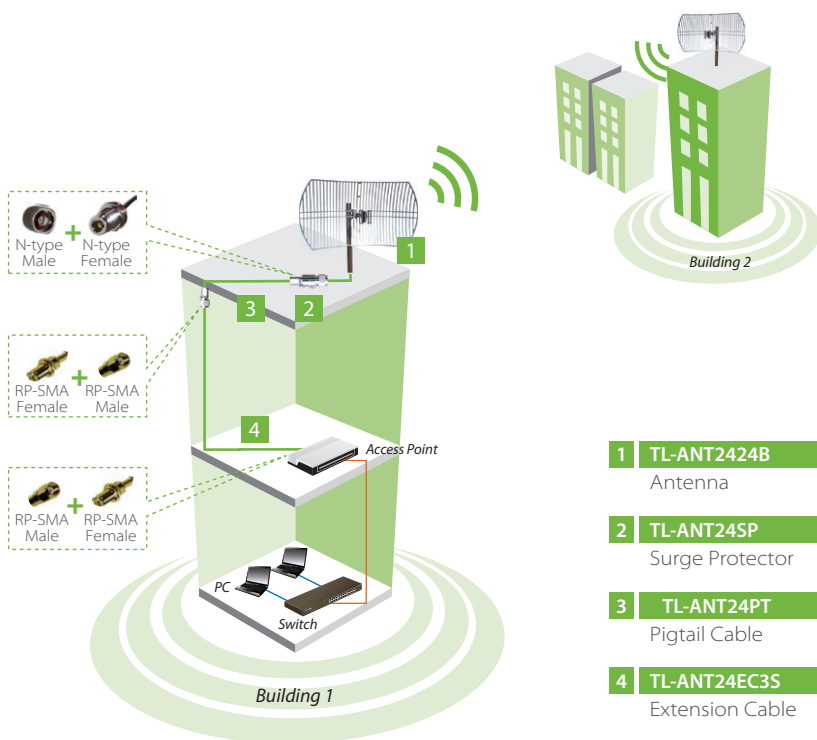

#### ◎ Features:

- Easy to install and use
- 3 meters in length allows you to relocate your antenna to a optimal position to maximize the wireless performance
- Features higher performance low loss CFD-200 cable with excellent flexibility
- RP-SMA Male to Female connector

#### ◎ Description:

What happens when your wireless signal is too weak to connect to an access point in another building and you want to better position your wireless antenna in a higher or wider place to get a better signal? The antenna extension cable is the answer to your problems. There is no need to move your access point or wireless router, which may sometimes be immovable, from place to place. With the several kind of low-loss extension cable, you will have more flexibility to move your antenna in order to maximize your wireless performance.

### Outdoor Point to Point Application

Simple and Convenient Installation with Excellent Transmission Range