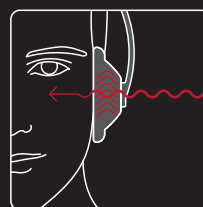

Remote + Mic *(sold separately)*

CONVENIENCE AND CONTROL AT YOUR FINGERTIPS

Add the Remote + Mic Accessory cables for an instant hands-free upgrade for Shure earphones with detachable cables. Seamlessly control mobile device functions and media playback with a durable, sleek remote. The Remote + Mic Lightning Accessory delivers digital audio over a standard Lightning™ connection.

RMCE

RMCE-LTG

Isolation, not cancellation.

ISOLATION

Sound isolating earphones naturally block most background noise for a clear, detailed listening experience.

CANCELLATION

Noise cancellation technology uses active circuitry to counteract background noise, which may introduce artifacts into your audio.