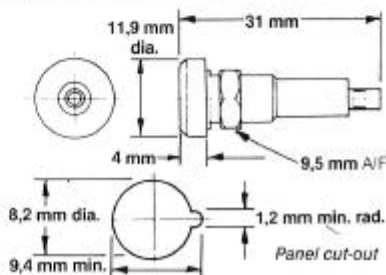

SINGLE POLE 4MM CONNECTORS

L378A/4 Clamp or solder

Ordering reference: L378A/4/Colour

L1716A Crimp or solder connection

Ordering reference: L1716A/Colour

L1318 Fixed connector, square face

Ordering reference: L1318/Colour

L1413 Fixed connector, round face

Ordering reference: L1413/Colour

E6013 Fixed connector, round face, for 20mm long mating contact

Ordering reference: E6013/Colour

BLP reserve the right to change without prior notice the information contained within this leaflet