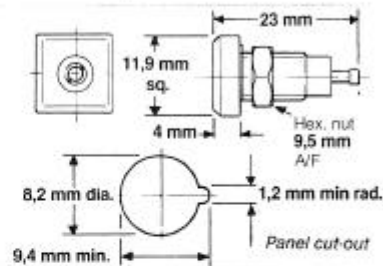

SINGLE POLE 4MM CONNECTORS

L378A/4 Clamp or solder

Ordering reference: L378A/4/Colour

L1716A Crimp or solder connection

Ordering reference: L1716A/Colour

L1318 Fixed connector, square face

Ordering reference: L1318/Colour

L1413 Fixed connector, round face

Ordering reference: L1413/Colour

E6013 Fixed connector, round face, for 20mm long mating contact

Ordering reference: E6013/Colour

BLP reserve the right to change without prior notice the information contained within this leaflet