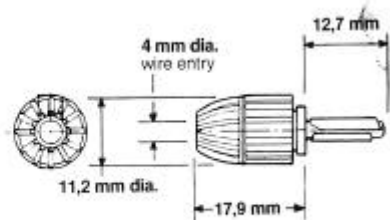

SINGLE POLE 4MM CONNECTORS

L378A/4 Clamp or solder

Ordering reference: L378A/4/Colour

L1716A Crimp or solder connection

Ordering reference: L1716A/Colour

L1318 Fixed connector, square face

Ordering reference: L1318/Colour

L1413 Fixed connector, round face

Ordering reference: L1413/Colour

E6013 Fixed connector, round face, for 20mm long mating contact

Ordering reference: E6013/Colour

BLP reserve the right to change without prior notice the information contained within this leaflet