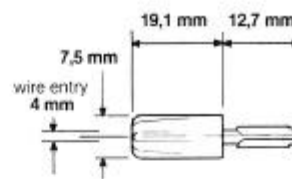

SINGLE POLE 4MM CONNECTORS

L378A/4 Clamp or solder

Ordering reference: L378A/4/Colour

L1716A Crimp or solder connection

Ordering reference: L1716A/Colour

L1318 Fixed connector, square face

Ordering reference: L1318/Colour

L1413 Fixed connector, round face

Ordering reference: L1413/Colour

E6013 Fixed connector, round face, for 20mm long mating contact

Ordering reference: E6013/Colour

BLP reserve the right to change without prior notice the information contained within this leaflet