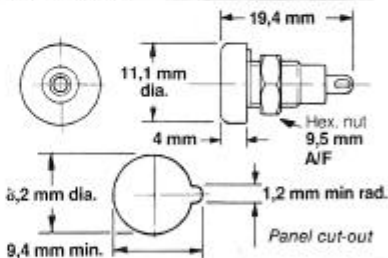

SINGLE POLE 4MM CONNECTORS

L378A/4 Clamp or solder

Ordering reference: L378A/4/Colour

L1716A Crimp or solder connection

Ordering reference: L1716A/Colour

L1318 Fixed connector, square face

Ordering reference: L1318/Colour

L1413 Fixed connector, round face

Ordering reference: L1413/Colour

E6013 Fixed connector, round face, for 20mm long mating contact

Ordering reference: E6013/Colour

BLP reserve the right to change without prior notice the information contained within this leaflet