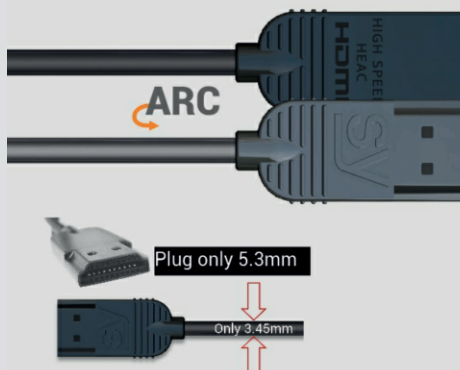

Part Number: SY-Stealth-18G

Applications:

Connect 4K sources and display for the best image and HDR effect. Discrete connection for racks.

Ideal use:

High end 4K home AV systems. An Ideal cable for rack connections.

Available in the following lengths:
0.3m, 0.5m, 0.75m, 1.0m, 1.5m, 2.0m

The SY Stealth 18G

- The slimmest 18Gbps HDMI cable available**
 Only 3.45mm in diameter. Pliable construction making it the easiest 18Gbps link to conceal.
- 18Gbps. Faster. Superior bandwidth**
 The highest bandwidth for the best 4K. Enjoy superior colour with uncompromised HDR performance.
- Metal plugs**
 Preventing emission of RF and interference of WiFi transmission. I
- Connect and forget**
 Ensure connection integrity. Secured firm fixing.
- Compact. Light. Easy to conceal**
 Starting at 15 grams this unique range can easily be positioned in any conceivable environment.
- Striking design**
 The Stealth 18G is combining technology with a striking aesthetic statement

SY Stealth 18G Link
The Slimmest HDMI 2.0v available
Stealth 18G

- Max. Resolution 3840x2160
- Support for 4190x2160
- ARC
- Ethernet
- HDMI 2.0v
- HDCP2.2
- RGB to 16Bits colour depth.
- REC.2020
- 24 to 60Hz refresh rate.
- 4:2:0/4:2:2/4:4:4 Sub Sampling.
- 1536Hz max audio frequency.
- 192/24 max audio resolution.
- Simultaneous dual video stream
- HDR
- Dolby Vision
- HLG