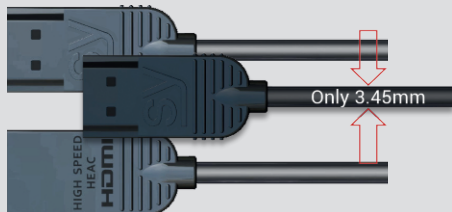

Part Number: SY-Stealth-18G

Applications:

Connect 4K sources and display for the best image and HDR effect. Discrete connection for racks.

Ideal use:

High end 4K home AV systems. An Ideal cable for rack connections.

Available in the following lengths:
0.3m, 0.5m, 0.75m, 1.0m, 1.5m, 2.0m

The SY Stealth 18G

- The slimmest 18Gbps HDMI cable available**
 Only 3.45mm in diameter. Pliable construction making it the easiest 18Gbps link to conceal.
- 18Gbps. Faster. Superior bandwidth**
 The highest bandwidth for the best 4K. Enjoy superior colour with uncompromised HDR performance.
- Metal plugs**
 Preventing emission of RF and interference of WiFi transmission. I
- Connect and forget**
 Ensure connection integrity. Secured firm fixing.
- Compact. Light. Easy to conceal**
 Starting at 15 grams this unique range can easily be positioned in any conceivable environment.
- Striking design**
 The Stealth 18G is combining technology with a striking aesthetic statement

SY Stealth 18G Link
The Slimmest HDMI 2.0v available
Stealth 18G

- Max. Resolution 3840x2160
- Support for 4190x2160
- ARC
- Ethernet
- HDMI 2.0v
- HDCP2.2
- RGB to 16Bits colour depth.
- REC.2020
- 24 to 60Hz refresh rate.
- 4:2:0/4:2:2/4:4:4 Sub Sampling.
- 1536Hz max audio frequency.
- 192/24 max audio resolution.
- Simultaneous dual video stream
- HDR
- Dolby Vision
- HLG

CONNECTOR

Die cast HDMI type A 2.0v

SLEEVE

PVC

Sleeve's diameters

3.40mm

LENGTH

0.3/0.5/0.75/1.0/1.5/2.0m