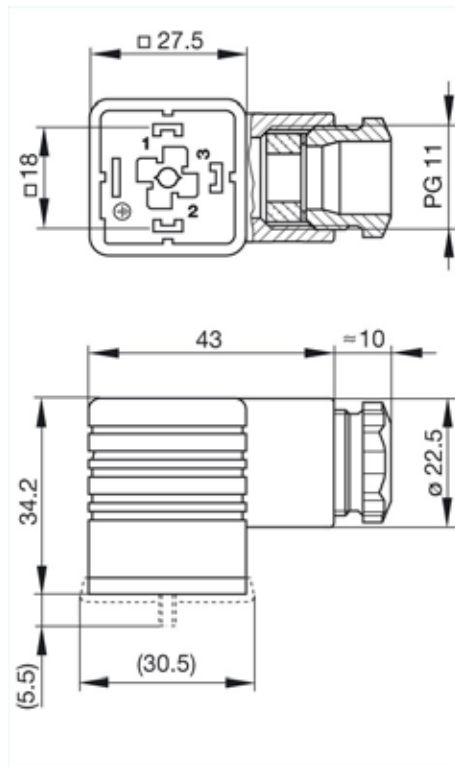

Rectangular Connectors GDM-Series GDM 2011 J schwarz/black

Industrial Connecting Solutions:Rectangular Connectors:Valve Connectors (Type A -B -C):Type A:Field Attachable Valve Connectors:Valve Connectors (DIN EN 175 301-803):GDM 2011 J schwarz/black
<https://e-catalog.hirschmann.com:443/link/57078-24228-256261-256266-256270-276215-24311-34887/en/conf/ui/state>

Picture

Drawing

Belden Deutschland GmbH
Im Gewerbepark 2
58579 Schalksmühle
Germany
Phone: +49 7127/14-1806
E-Mail: icos-sales@belden.com

The information published in the websites has been compiled as carefully as possible. It is subject to alteration without notice in technical as well as in price-related/commercial respect. The complete information and data were available on user documentation. Mandatory information can only be obtained by a concrete query.