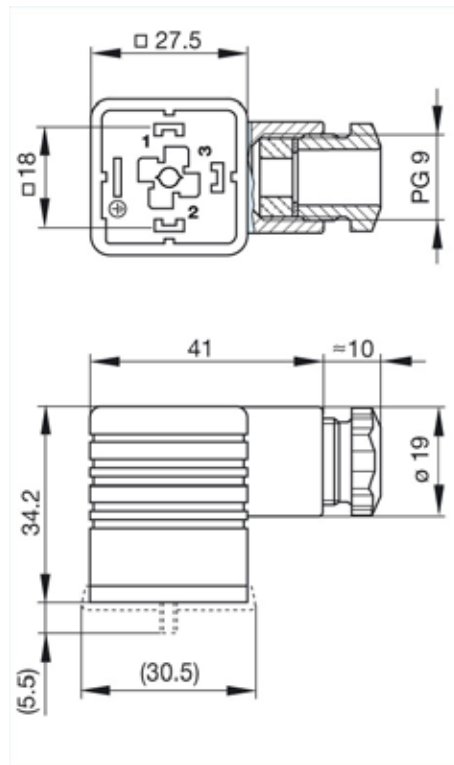

Rectangular Connectors GDM-Series GDM 2009 J schwarz/black

Industrial Connecting Solutions:Rectangular Connectors:Valve Connectors (Type A -B -C):Type A:Field Attachable Valve Connectors:Valve Connectors (DIN EN 175 301-803):GDM 2009 J schwarz/black
<https://e-catalog.hirschmann.com:443/link/57078-24228-256261-256266-256270-276215-24311-34883/en/conf/ui/istate>

Picture

Drawing

Belden Deutschland GmbH

Im Gewerbepark 2
58579 Schalksmühle
Germany
Phone: +49 7127/14-1806
E-Mail: icos-sales@belden.com

The information published in the websites has been compiled as carefully as possible. It is subject to alteration without notice in technical as well as in price-related/commercial respect. The complete information and data were available on user documentation. Mandatory information can only be obtained by a concrete query.