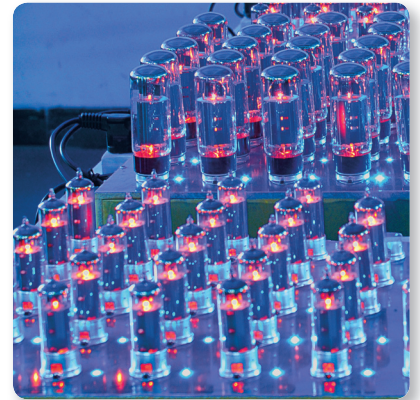

Vacuum Tubes

EL34-4

4 Matched and Hand-Selected
Power Pentodes

Quality is Always #1

Our state-of-the-art process begins with selecting only the finest tubes from all over the world. We then subject them to the most rigorous testing procedures, which are conducted in demanding “real-world” applications. Only about 10% pass the test and are given the BUGERA name and stamp of approval. The rest are recycled responsibly.

This highly labor-intensive process is an art we’ve mastered over many years. As a result, ours are the finest and most musical tubes you can buy – at any price!