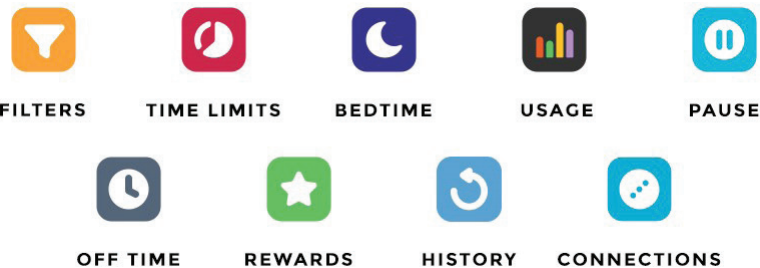

Circle with Disney

Circle with Disney is the smart way for families to manage content and time online, on any connected device. With the Circle app, you can easily:

- Limit daily Internet time for websites, apps, and more
- Set a BedTime for your family's devices
- Set individual filter for each family member that matches their age and interests
- Pause Internet by device or by user with a press of a button
- Schedule specific 'no internet' times with OffTime
- Check out where your family spends time online
- Reward kids with extended Time Limits, no OffTime, and a late BedTime for the day
- Use voice commands to ask Alexa™ about Time Limits and Usage

Learn more netgear.com/circle

Key Features