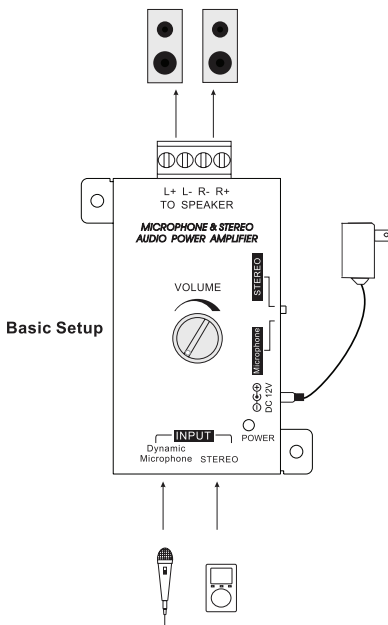

Compact Wall Mount 30 Watt Amplifier

Ideal for Use

- Computers
- DVD players
- TV's
- Microphone

Features

- Small size and compact.
- Also suitable for wall-mounting.
- To speaker screw terminals handle wire sizes from 24 to 12 gauge.

Specifications

Inputs	: Dynamic microphone or stereo audio line level
Microphone pre-Amplifier gain	: 40dB
Power Amplifier Type	: Stereo Class-D
Output power	: 15W(rms) per channel (@ RL=4Ω)
THD+N	: 0.06 % (@ RL=8Ω, f = 1 kHz)
Minimum Load Resistance	: 4Ω
Includes Speaker Protection circuit.	
Power Source	: 12V DC / 2A
Size (L×W×H)	: 92.6mm × 73.4mm × 26.6mm
Net Weight (Unit only)	: 160 g

Part Number Table

Description	Part Number
Compact Wall Mount 30 Watt Amplifier	50-14805