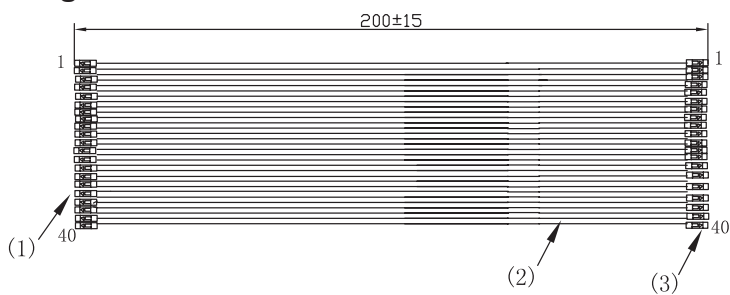

200mm 40 Pin Plug Leads to Plug Leads Ribbon Cable

Diagram

Dimensions : Millimetres

No.	Description	Qty.
1	40 Pin Female Plug Leads	40 PCS
2	200mm 40 Pin Ribbon Cable	200mm
3	40 Pin Female Plug Leads	40 PCS

Part Number Table

Description	Part Number
200 mm 40 Pin Plug Leads to Plug Leads Ribbon Cable	HK-40PFL40PFL-200