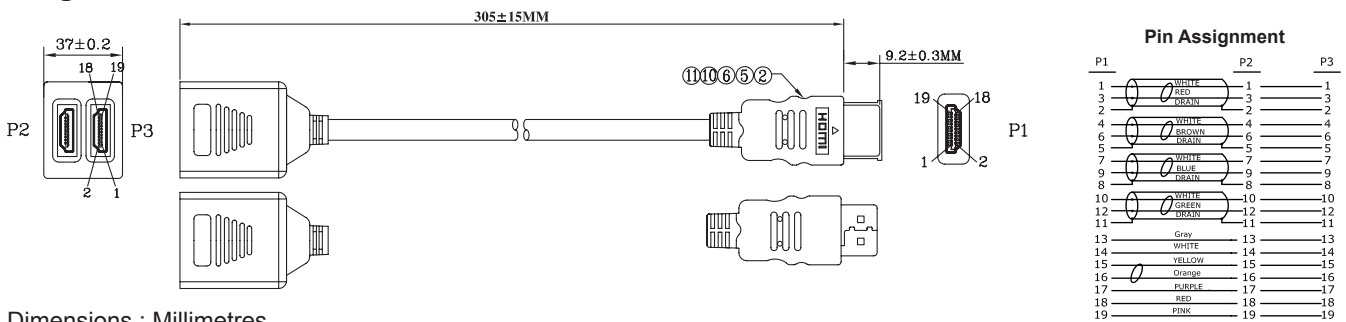

# HDMI Plug to Receptacle × 2 Adaptor Cable

## Specifications

Cable Length : 8" / 203mm  
 Connector Type A : HDMI Plug, 19 Position  
 Connector Type B : HDMI Receptacle × 2, 19 Position  
 Colour : Black

## Diagram

Dimensions : Millimetres

## Part Number Table

Description	Part Number
HDMI Plug to Receptacle × 2 Adaptor Cable, 8", Black	PSG90397

**Important Notice :** This data sheet and its contents (the "Information") belong to the members of the Premier Farnell group of companies (the "Group") or are licensed to it. No licence is granted for the use of it other than for information purposes in connection with the products to which it relates. No licence of any intellectual property rights is granted. The Information is subject to change without notice and replaces all data sheets previously supplied. The Information supplied is believed to be accurate but the Group assumes no responsibility for its accuracy or completeness, any error in or omission from it or for any use made of it. Users of this data sheet should check for themselves the Information and the suitability of the products for their purpose and not make any assumptions based on information included or omitted. Liability for loss or damage resulting from any reliance on the Information or use of it (including liability resulting from negligence or where the Group was aware of the possibility of such loss or damage arising) is excluded. This will not operate to limit or restrict the Group's liability for death or personal injury resulting from its negligence. pro-SIGNAL is the registered trademark of the Group. © Premier Farnell Limited 2016.