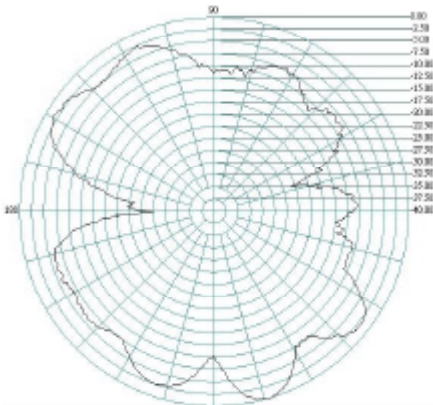

Radiation Patterns

0.7GHz E Plane

H Plane

0.8GHz E Plane

H Plane

0.9GHz E Plane

H Plane

Alpha 41

GSM/UMTS/LTE/WiFi and Bluetooth Antenna

1.7GHz E Plane

H Plane

1.8GHz E Plane

H Plane

1.9GHz E Plane

H Plane

Alpha 41