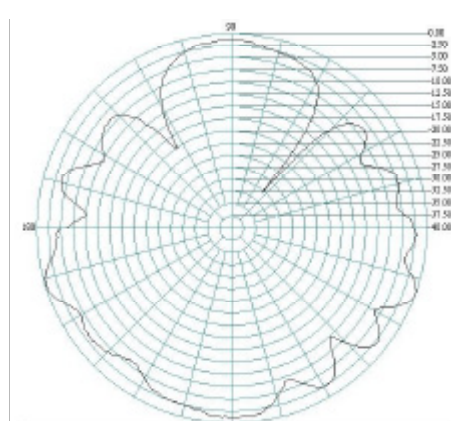

GSM/UMTS/LTE/WiFi and Bluetooth Antenna

2.6GHz E Plane

H Plane

2.7GHz E Plane

H Plane

Ordering Details

Part Number	Description
ALPHA41/3M/SMAM/S/S/19	GSM/UMTS/3G/LTE/WiFi and Bluetooth Antenna, SMA Male