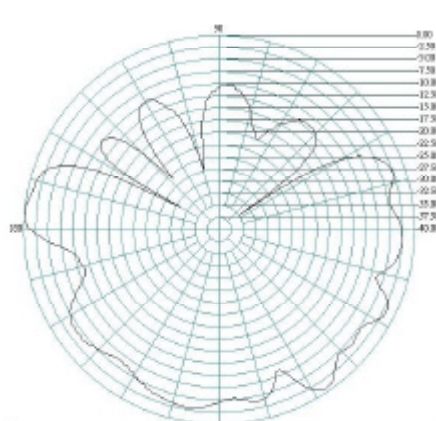

GSM/UMTS/LTE/WiFi and Bluetooth Antenna

2.1GHz E Plane

H Plane

2.4GHz E Plane

H Plane

2.5GHz E Plane

H Plane

Alpha 41

GSM/UMTS/LTE/WiFi and Bluetooth Antenna

2.6GHz E Plane

H Plane

2.7GHz E Plane

H Plane

Ordering Details

Part Number	Description
ALPHA41/3M/SMAM/S/S/19	GSM/UMTS/3G/LTE/WiFi and Bluetooth Antenna, SMA Male