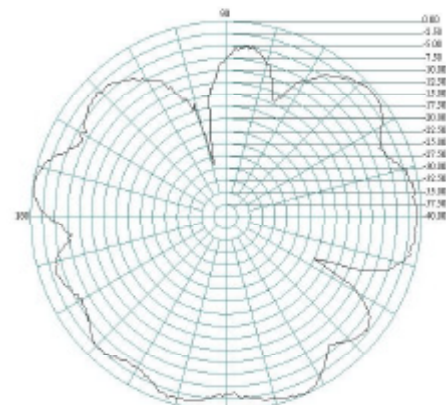

Radiation Patterns

0.7GHz E Plane

H Plane

0.8GHz E Plane

H Plane

0.9GHz E Plane

H Plane

Alpha 41

GSM/UMTS/LTE/WiFi and Bluetooth Antenna

1.7GHz E Plane

H Plane

1.8GHz E Plane

H Plane

1.9GHz E Plane

H Plane

Alpha 41

GSM/UMTS/LTE/WiFi and Bluetooth Antenna

2.1GHz E Plane

H Plane

2.4GHz E Plane

H Plane

2.5GHz E Plane

H Plane

Alpha 41