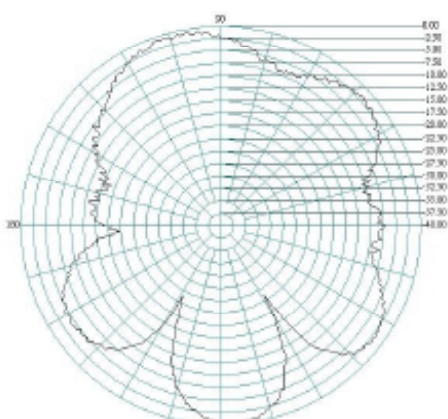

Mechanical Specifications

Dimensions:	132 x 22.5 x 7mm
Cable:	RG174
Connector:	SMA Plug
Mounting Method:	Double sided tape

Alpha 41

GSM/UMTS/LTE/WiFi and Bluetooth Antenna

Return Loss

VSWR

Alpha 41

GSM/UMTS/LTE/WiFi and Bluetooth Antenna

Radiation Patterns

0.7GHz E Plane

H Plane

0.8GHz E Plane

H Plane

0.9GHz E Plane

H Plane

Alpha 41