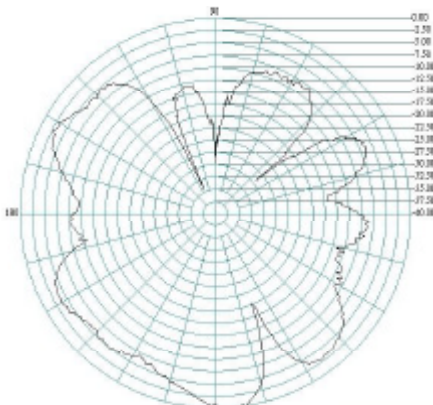

Radiation Patterns

0.7GHz E Plane

H Plane

0.8GHz E Plane

H Plane

0.9GHz E Plane

H Plane

Alpha 41

GSM/UMTS/LTE/WiFi and Bluetooth Antenna

1.7GHz E Plane

H Plane

1.8GHz E Plane

H Plane

1.9GHz E Plane

H Plane

Alpha 41

GSM/UMTS/LTE/WiFi and Bluetooth Antenna

2.6GHz E Plane

H Plane

2.7GHz E Plane

H Plane

Ordering Details

Part Number	Description
ALPHA41/3M/SMAM/S/S/19	GSM/UMTS/3G/LTE/WiFi and Bluetooth Antenna, SMA Male