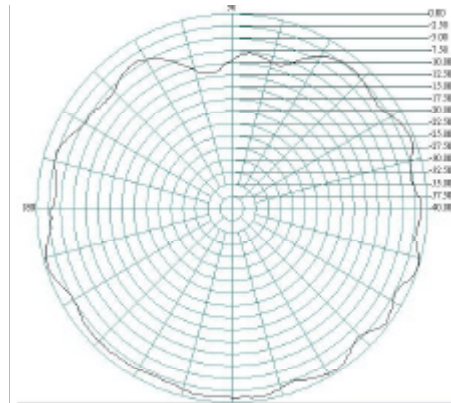

GSM/UMTS/LTE/WiFi and Bluetooth Antenna

2.1GHz E Plane

H Plane

2.4GHz E Plane

H Plane

2.5GHz E Plane

H Plane

Alpha 41

GSM/UMTS/LTE/WiFi and Bluetooth Antenna

2.6GHz E Plane

H Plane

2.7GHz E Plane

H Plane

Ordering Details

Part Number	Description
ALPHA41/3M/SMAM/S/S/19	GSM/UMTS/3G/LTE/WiFi and Bluetooth Antenna, SMA Male