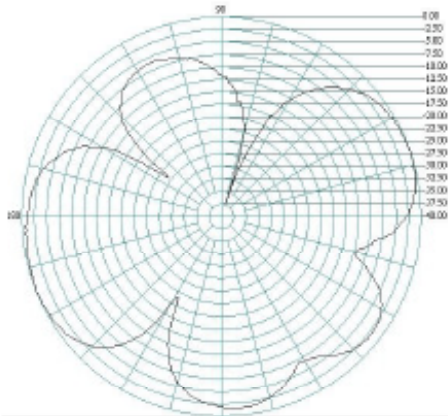

Mechanical Specifications

Dimensions:	132 x 22.5 x 7mm
Cable:	RG174
Connector:	SMA Plug
Mounting Method:	Double sided tape

Alpha 41

GSM/UMTS/LTE/WiFi and Bluetooth Antenna

Return Loss

VSWR

Alpha 41

GSM/UMTS/LTE/WiFi and Bluetooth Antenna

Radiation Patterns

0.7GHz E Plane

H Plane

0.8GHz E Plane

H Plane

0.9GHz E Plane

H Plane

Alpha 41