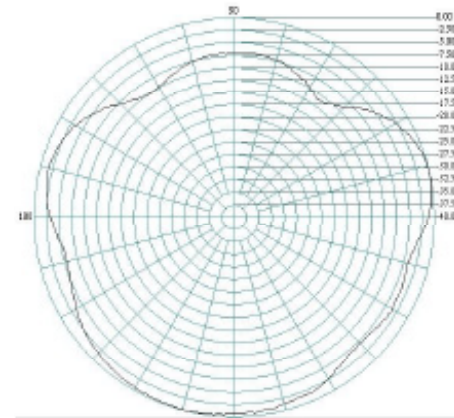

Mechanical Specifications

Dimensions:	132 x 22.5 x 7mm
Cable:	RG174
Connector:	SMA Plug
Mounting Method:	Double sided tape

Alpha 41

GSM/UMTS/LTE/WiFi and Bluetooth Antenna

Return Loss

VSWR

Alpha 41

GSM/UMTS/LTE/WiFi and Bluetooth Antenna

Radiation Patterns

0.7GHz E Plane

H Plane

0.8GHz E Plane

H Plane

0.9GHz E Plane

H Plane

Alpha 41