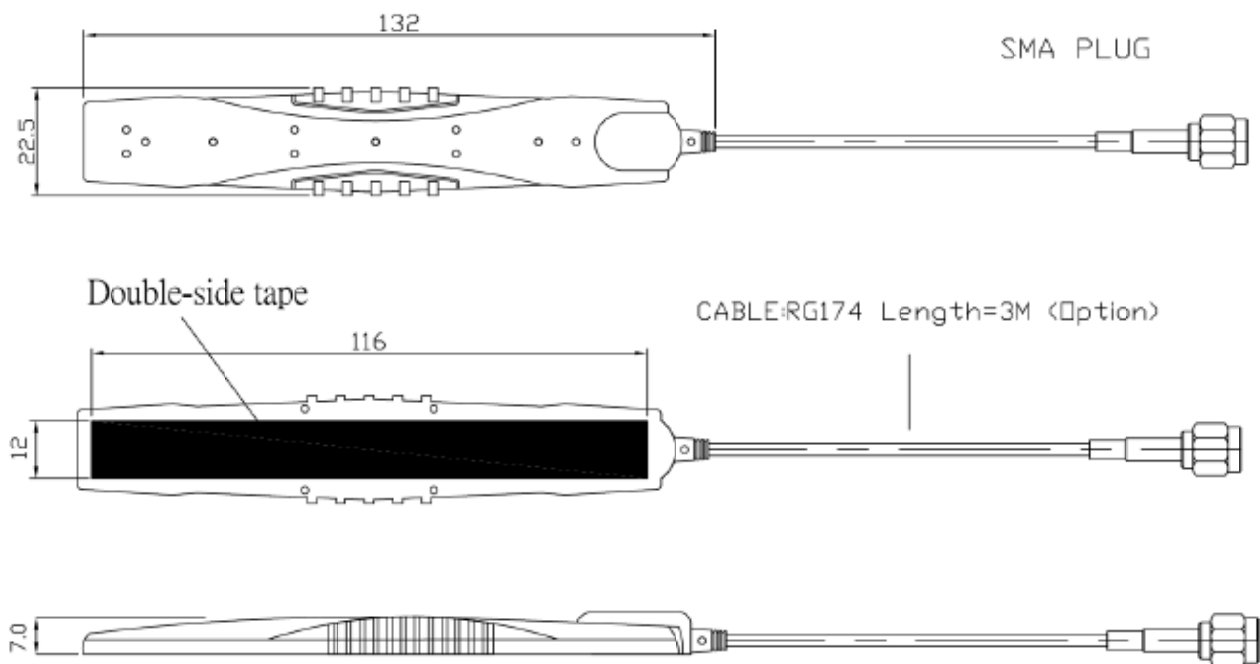

Mechanical Specifications

Dimensions:	132 x 22.5 x 7mm
Cable:	RG174
Connector:	SMA Plug
Mounting Method:	Double sided tape

Alpha 41

GSM/UMTS/LTE/WiFi and Bluetooth Antenna

Return Loss

VSWR

Alpha 41

GSM/UMTS/LTE/WiFi and Bluetooth Antenna