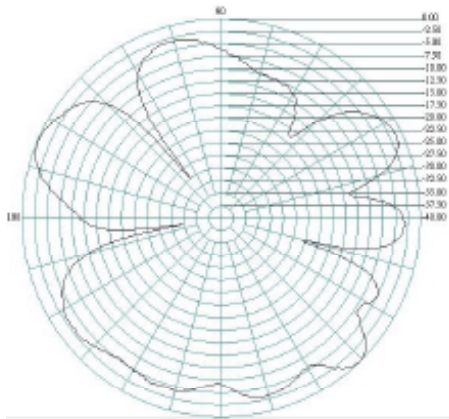

Alpha 41

GSM/UMTS/LTE/WiFi and Bluetooth Antenna

2.1GHz E Plane