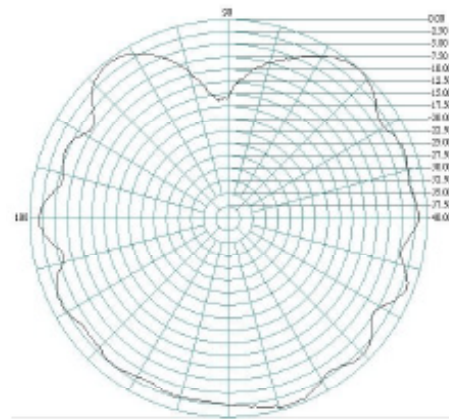

Alpha 41

GSM/UMTS/LTE/WiFi and Bluetooth Antenna

H Plane