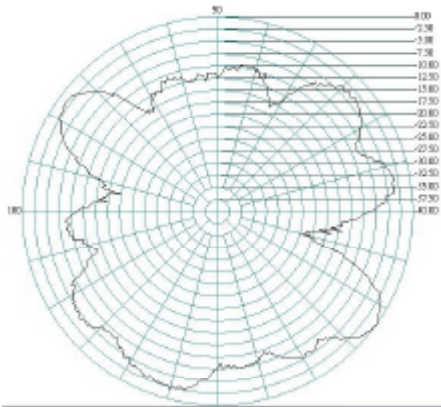

Alpha 41

GSM/UMTS/LTE/WiFi and Bluetooth Antenna

1.7GHz E Plane