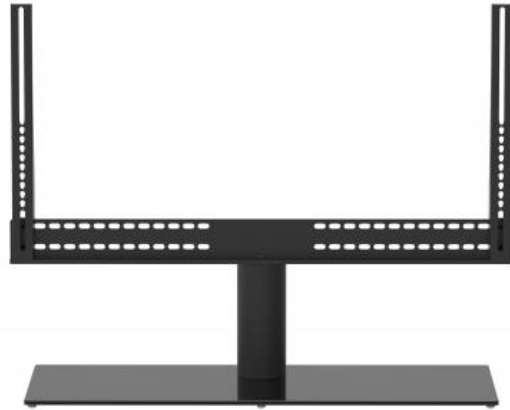

Ready when you are

M VESA Tablestand Turn Black X Large MAX 800x400

Article: 7 350 073 733 057

Multibrackets M VESA Tablestand Turn X Large - Stand for LCD / LED panel - black - screen size: 60" - 75" - table-top

Product category: TABLESTANDS

Specification

M VESA Tablestand Turn Black Large MAX 800x400

For screen size:	60-75" Depending on top VESA hole to TV bottom height
VESA standard:	200x200 300x200 300x300 400x200 400x400 500x300 600x400 800x400mm
Article No:	7 350 073 733 057
Colour:	Black
Max load:	50 kg
Accessories optional:	M VESA Extender kit Turn & Motorized EAN: 7 350 073 731 305
Distribution package:	1 pc
Swing range:	-30 — +30 degrees; left or right
Weight:	9 kg
Warranty:	5 year