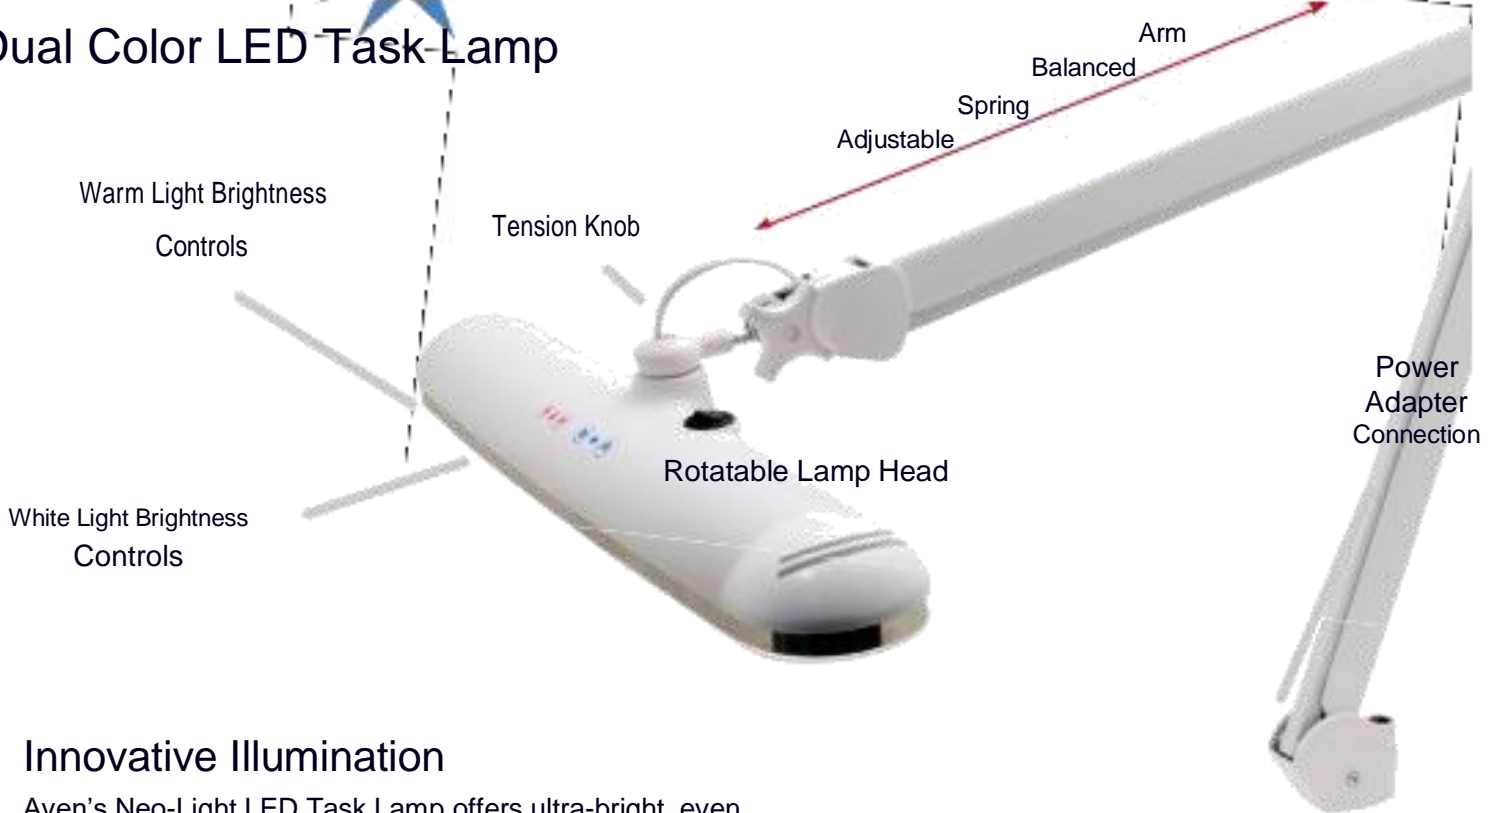

Neo-Light Dual Color LED Task-Lamp

-Year
3

Innovative Illumination

Aven's Neo-Light LED Task Lamp offers ultra-bright, even illumination for your work bench. This modern, innovative design features 60 energy efficient LEDs with touch-sensitive buttons to control brightness and color temperature. Illuminate using warm light, white light, or both!

- Use the 30 warm LEDs, 30 white LEDs, or both!
- Brightness adjustment via touch-sensitive buttons
- Sleek, modern design
- Arm length approximately 36-inches

Perfect for a wide range of tasks

NEO-LIGHT DUAL COLOR LED TASK LAMP

| | |
|-----------------------|--|
| SKU | 26535 |
| BRIGHTNESS ADJUSTMENT | Via touch-sensitive buttons |
| LUMENS | Max 980lm |
| REACH | Approx. 36in |
| COLOR TEMPERATURE | 3500K-6500K |
| ILLUMINATION | 30 white and 30 warm LEDs |
| POWER SUPPLY | Input: 100-240V AC 50~60Hz Output: 20V |
| ACCESSORIES INCLUDED | Table clamp, power supply |