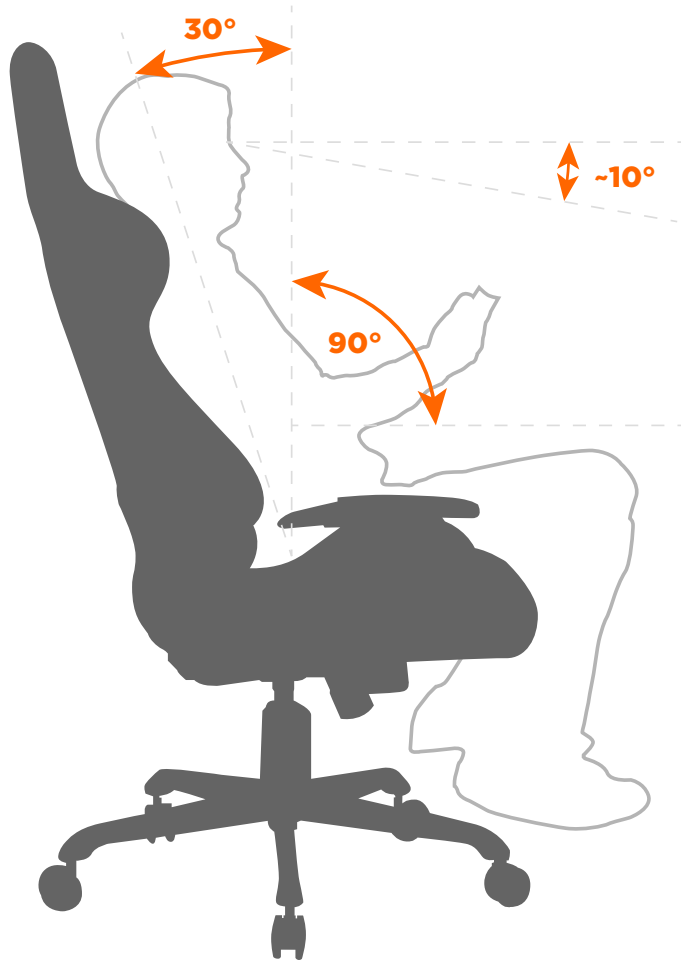

 **CANYON**
GAMING

CANYON GAMING
CHAIRS

How much time

per day do you sit in your chair playing games and working? If it's at least 3-4 hours, then you might feel that a regular office chair does not provide enough comfort, is wearing out fast and doesn't look cool.

Comfort above all

The number one reason most gamers look for a gaming chair is comfort. Canyon Gaming Chairs contain all must-have features like adjustable backrest recline, headrest and lumbar pillows, soft customizable armrests and controllable height. In order to win like a pro, it's exceptionally important to feel good while sitting, as well as to have a chance to lean back, stretch, boost blood circulation and have a short, but qualitative rest between long gaming sessions.