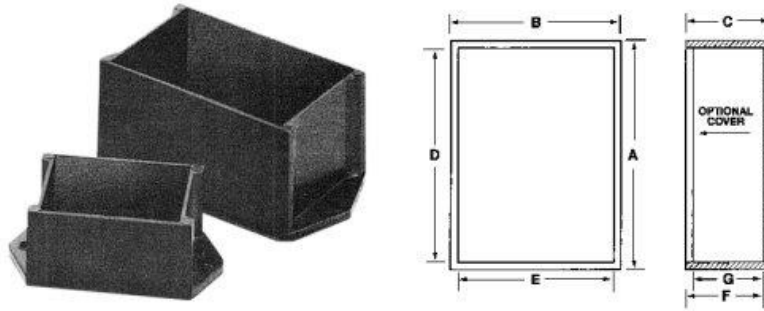

Plastic Boxes

Potting Boxes Style A

These economical, small and light weight plastic enclosures are well suited for all types of applications requiring complete sealing of component parts with potting compounds.

Design Features

- Available in 3 styles and a variety of sizes
- Made of tough, lightweight ABS plastic
- Flammability rating: UL94HB
- Suggested service temperature -20C to +70C
- Optional close-fitting covers are available for all sizes
- Finish: Black
- Shipped in packages of 10 pieces per catalog number

Potting Boxes - Style A

Catalog Number	Drawings	Weight (Ozs.)	A	B	C	D	E	F	G	Covers	Drawings
PB-1558	PDFDXF	5	2.00"	1.50"	1.00"	1.86"	1.36"	.93"	.84"	PBC-1558-CN	PDFDXF
PB-1559	PDFDXF	10.5	3.00"	2.00"	1.50"	2.86"	1.86"	1.43"	1.34"	PBC-1575-C	PDFDXF
PB-1560	PDFDXF	1.2	.79"	.79"	.51"	.73"	.73"	.48"	.45"	PBC-1560-C	PDFDXF
PB-1561	PDFDXF	3.3	1.97"	.52"	.59"	1.87"	.42"	.54"	.50"	PBC-1561-C	PDFDXF
PB-1562	PDFDXF	3.2	.97"	.97"	.97"	.89"	.89"	.93"	.89"	PBC-1562-C	PDFDXF
PB-1563	PDFDXF	5.1	1.57"	1.57"	.78"	1.49"	1.49"	.74"	.70"	PBC-1563-C	PDFDXF
PB-1564	PDFDXF	5	1.80"	1.20"	.63"	1.70"	1.10"	.58"	.56"	PBC-1564-C	PDFDXF
PB-1565	PDFDXF	15.7	2.72"	1.90"	1.37"	2.62"	1.80"	1.32"	1.25"	PBC-1565-C	PDFDXF
PB-1574	PDFDXF	10	2.00"	2.00"	1.50"	1.86"	1.86"	1.43"	1.34"	PBC-1574-C	PDFDXF
PB-1575	PDFDXF	9.5	3.00"	2.00"	.90"	2.86"	1.86"	.83"	.76"	PBC-1575-C	PDFDXF
PB-1576	PDFDXF	13	3.00"	3.00"	1.50"	2.86"	2.86"	1.41"	1.36"	PBC-1576-C	PDFDXF
PB-1577	PDFDXF	2.5	1.00"	1.00"	.75"	.88"	.88"	.69"	.61"	PBC-1577-C	PDFDXF
PB-1578	PDFDXF	15	4.00"	2.12"	2.00"	3.86"	1.98"	1.93"	1.86"	PBC-1578-C	PDFDXF
PB-1579	PDFDXF	3	1.50"	1.25"	.80"	1.36"	1.11"	.73"	.66"	PBC-1579-C	PDFDXF
PB-1580	PDFDXF	11	4.00"	1.75"	1.00"	3.86"	1.61"	.93"	.86"	PBC-1580-C	PDFDXF
PB-1581	PDFDXF	3	2.09"	1.25"	.44"	1.95"	1.11"	.37"	.30"	PBC-1581-C	PDFDXF
PB-1582	PDFDXF	12	4.00"	2.12"	.90"	3.86"	1.98"	.83"	.76"	PBC-1578-C	PDFDXF
PB-1583	PDFDXF	28	4.37"	3.12"	2.00"	4.17"	2.92"	1.90"	1.79"	PBC-1583-C	PDFDXF