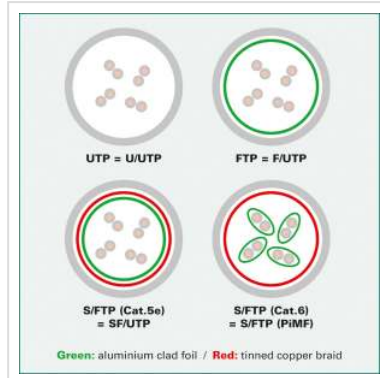

ROLINE S/FTP Patch Cord Cat.6A, Component Level, LSOH, grey, 7.5 m

Product No. 21.15.2806
Manufacturer ROLINE
Manufacturer No. 21.15.2806
EAN (single piece) 7611990152988

roline[®]
Designed for Professionals

- Patch cable for networking connections between devices.
- Prepared double shielded Twisted Pair cable with screened RJ-45 connectors on both ends.
- Durable due to moulded kink protection.
- Flexible cable, suitable for narrow bending.
- High quality plugs with gold plated contacts.
- Contact settings 1:1, in accordance with the EIA/TIA 568 standard.
- Construction: 4-pair stranded copper wire.
- Complete braid shielding. Pairs shielded with aluminium clad polyester foil.

100% Component Level testing

- GHMT Certificate No. z4267b-16-E

Technical specifications

Manufacturer	ROLINE
Product group	Twisted Pair Cable
Product type	S/FTP Patchcord

Colour	grey
Length	7.5 m
Shield type	SFTP
Transfer quality	Cat6A / Class EA
Component-Level certified	Yes
Quantity of wires	8
Conductor type	Wire
Crossed	No
Colour (Spout)	grey
Cable LSOH	Yes
Side 1 Connector Type	RJ-45
Side 1 Connector Gender	Male
Side 2 Connector Type	RJ-45
Side 2 Connector Gender	Male
Connector Type RJ45	Standard