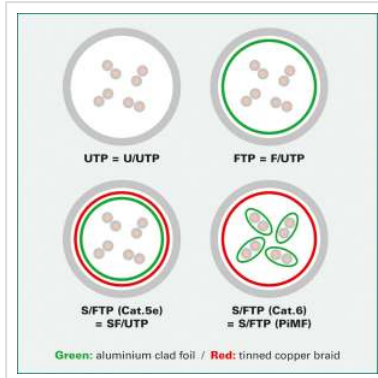

ROLINE S/FTP Patch Cord Cat.6A, solid, LSOH, grey, 30.0 m

Product No.	21.15.0876
Manufacturer	ROLINE
Manufacturer No.	21.15.0876
EAN (single piece)	7611990110490

Cat.6A

S/FTP

LSOH

Patch cable for networking connections between devices

- Prepared double shielded Twisted Pair cable with screened RJ-45 connectors on both ends
- Durable due to moulded kink protection
- Suitable for PoE applications and multimedia applications where the extension is working over TP
- High quality plugs with gold plated contacts
- Contact settings 1:1, in accordance with the EIA/TIA 568 standard
- Construction: 4-pair solid copper wire, complete braid shielding, pairs shielded with aluminium clad polyester foil

Technical specifications

Manufacturer	ROLINE
Product group	Twisted Pair Cable
Product type	S/FTP Patchcord
Colour	grey
Length	30 m

Shield type	PiMF
Transfer quality	Cat6A / Class EA
Quantity of wires	8
Conductor type	Solid wire
Crossed	No
Cable LSOH	Yes
Side 1 Connector Type	RJ-45
Side 1 Connector Gender	Male
Side 2 Connector Type	RJ-45
Side 2 Connector Gender	Male
Connector Type RJ45	Standard