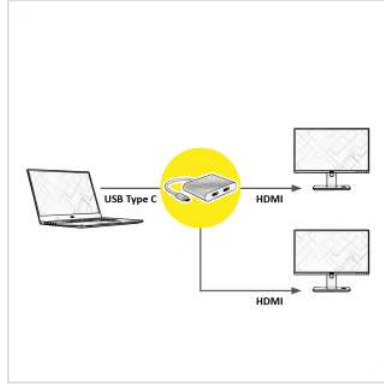

ROLINE Type C - 2x HDMI Adapter, M/F

Product No.	12.02.1132
Manufacturer	ROLINE
Manufacturer No.	12.02.1132
EAN (single piece)	7611990146635

- USB 3.1 Type C to Dual DisplayPort Cableadapter for Macbook, Ultrabook, Notebook/Laptop or PC
- Connect your device with USB Type C port to any DisplayPort enabled display or projector
- This adapter allows you to mirror or extend the display of your device to any DisplayPort enabled TV or display
- Portable design
- No power adapter required
- Connectors: 2x HDMI Female and Type C Male
- Cable length: ca. 10 cm

Technical specifications

Manufacturer	ROLINE
Product group	Adapters, Terminators, Converters
Product type	USB-HDMI Adapter
Colour	silver
Length	0.1 m
Side 1 connection (PC)	Typ C Male
Side 2 connection (Peripherals)	HDMI Female
Side 1 Connector Type	USB Type C

Side 1 Connector Gender	Male
----------------------------	------

Side 2 Connector Type	HDMI Type A
-----------------------	-------------

Side 2 Connector Gender	Female
----------------------------	--------