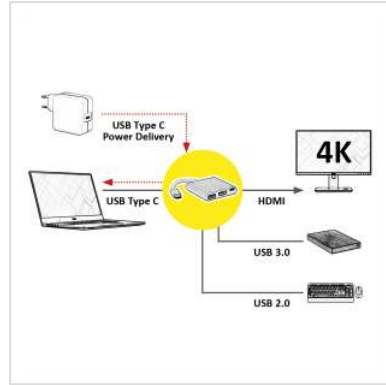

# ROLINE Type C - HDMI Adapter, M/F, 1x USB 3.0 A F, 2x USB 2.0 A F, 1x PD (Power Delivery)

|                           |               |
|---------------------------|---------------|
| <b>Product No.</b>        | 12.02.1131    |
| <b>Manufacturer</b>       | ROLINE        |
| <b>Manufacturer No.</b>   | 12.02.1131    |
| <b>EAN (single piece)</b> | 7611990141708 |

**Connect your Macbook, Ultrabook, notebook/laptop or PC with USB Type C connection quickly and easily to a monitor or TV via HDMI - with a resolution of up to 3840x2160 @30Hz! The additional ports (1x USB Type C with Power Delivery, 1x USB 3.0 and 2x USB 2.0) allow you to connect many different peripherals, such as keyboard, mouse, HDD/SSD and a power supply via USB Type C!**

|                                 |                                 |
|---------------------------------|---------------------------------|
| Colour                          | silver                          |
| Length                          | 0.1 m                           |
| Max. resolution                 | 3840 x 2160 @30Hz (4K, Full HD) |
| Side 1 connection (PC)          | Typ C Male                      |
| Side 2 connection (Peripherals) | HDMI Female                     |
| Side 1 Connector Type           | USB Type C                      |
| Side 1 Connector Gender         | Male                            |
| Side 2 Connector Type           | HDMI Type A                     |
| Side 2 Connector Gender         | Female                          |
| Area of application             | External                        |
| Technical particularity         | Power Delivery Function         |